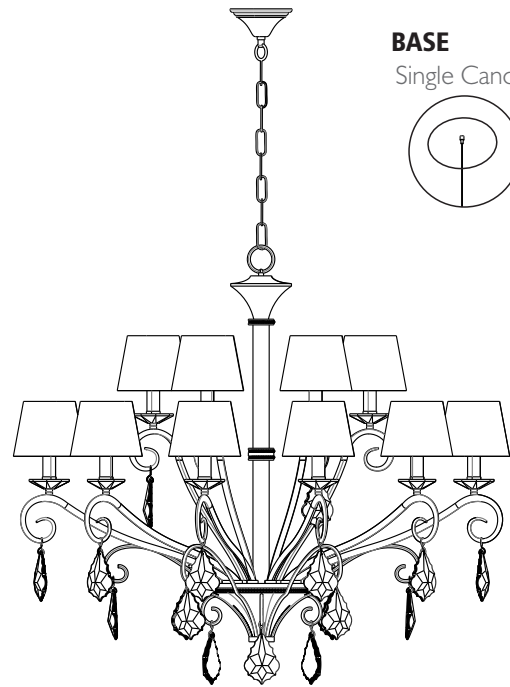

VIENNA • SUSPENSION
REF. 6175.18

WEIGHT

Net Weight: 20.2kg | 44.5 lbs
Gross Weight: 39.8kg | 87.7 lbs

BULBS

Quantity: 18
Type: E14
Wattage: 40W (max)

MATERIALS

Body: Brass
Details: Crystal | Fabric

CRYSTAL

Type: Golden Teak
Other types: Per request

LAMPHADE

Optional: Check link

PACKING (approx.)

Dimensions: 108 x 108 x 91 cm
42.5 x 42.5 x 9.1 in
Volume: 1.06 m³ | 37.48 ft³

HEIGHT

90 cm | 35.4 in

BASE

Single Canopy

DIAMETER

100 cm | 39.4 in

CE - Products manufactured according the European norm of security EN 60 598-1.

▽ - Products adjusted for instalation in surfaces normally inflammable.

□ - Products of class II. The electric isolation is double or reinforced.

ES - Products with the possibility of instalation of low-energy consumption bulbs.

PRODUCT FINISHES & COSTUMIZATION OPTIONS

Green

LAMP SHADE:

Gold (24 Carat)

BODY:

Satin

CRYSTAL: