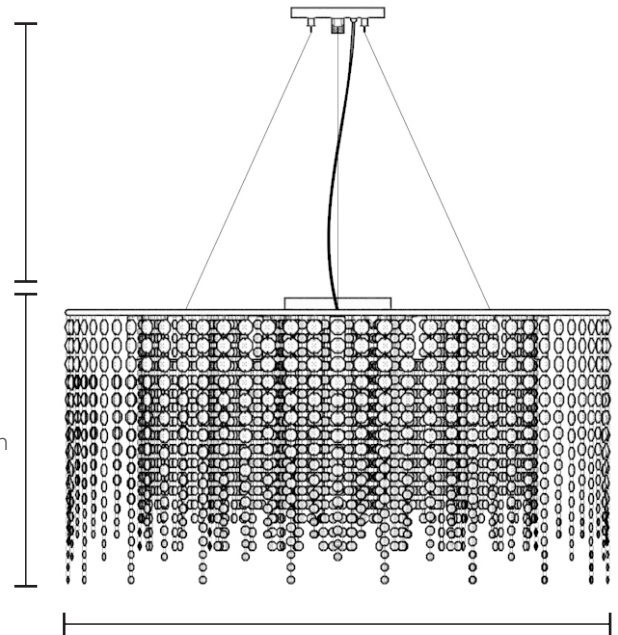

VARSOVIA • SUSPENSION
REF. 3460.70

WEIGHT

Net Weight: 8.2kg | 18.1 lbs
Gross Weight: 22.5kg | 49.6 lbs

BULBS

Quantity: 12
Type: G9
Wattage: 40W (max)

MATERIALS

Body: Brass | Iron
Details: Crystal

CRYSTAL

Type: Clear
Other types: Per request

PACKING (approx.)

Dimensions: 81 x 81 x 39 cm
31.9 x 31.9 x 15.4 in
Volume: 0.26 m³ | 9.04 ft³

Adjustable height
(cables)*

HEIGHT
35 cm | 13.8 in

DIAMETER
70 cm | 27.6 in

BASE
Single Canopy

*Standard cable length: 2m.

- CE - Products manufactured according the European norm of security EN 60 598-1.
- F - Products adjusted for installation in surfaces normally inflammable.
- - Products of class II. The electric isolation is double or reinforced.
- ES - Products with the possibility of instalation of low-energy consumption bulbs.