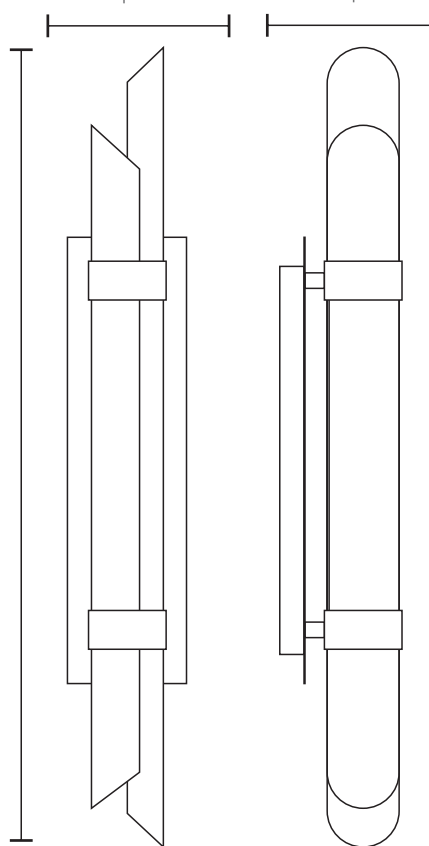

TRIUMPH ● WALL LIGHT

REF. 9340.2

WEIGHT

Net Weight: 5.3kg | 11.7 lbs

Gross Weight: 7kg | 15.4 lbs

BULBS

Quantity: 2

Type: G9

Wattage: 40W (max)

MATERIALS

Body: Brass

PACKING (approx.)

Dimensions: 83 x 12 x 19 cm
32.7 x 4.7 x 7.5 in

Volume: 0.02 m³ | 0.67 ft³

HEIGHT
85 cm | 33.5 in

DIAMETER

7 cm | 2.8 in

DEPTH

11 cm | 4.3 in

CE - Products manufactured according the European norm of security EN 60 598-1.

VF - Products adjusted for installation in surfaces normally inflammable.

□ - Products of class II. The electric isolation is double or reinforced.

ES - Products with the possibility of instalation of low-energy consumption bulbs.

PRODUCT FINISHES & COSTUMIZATION OPTIONS

Gold (24 Carat)

BODY 1: 

Gold (Hammered)

BODY 2: 

Gold (24 Carat)

RING: 