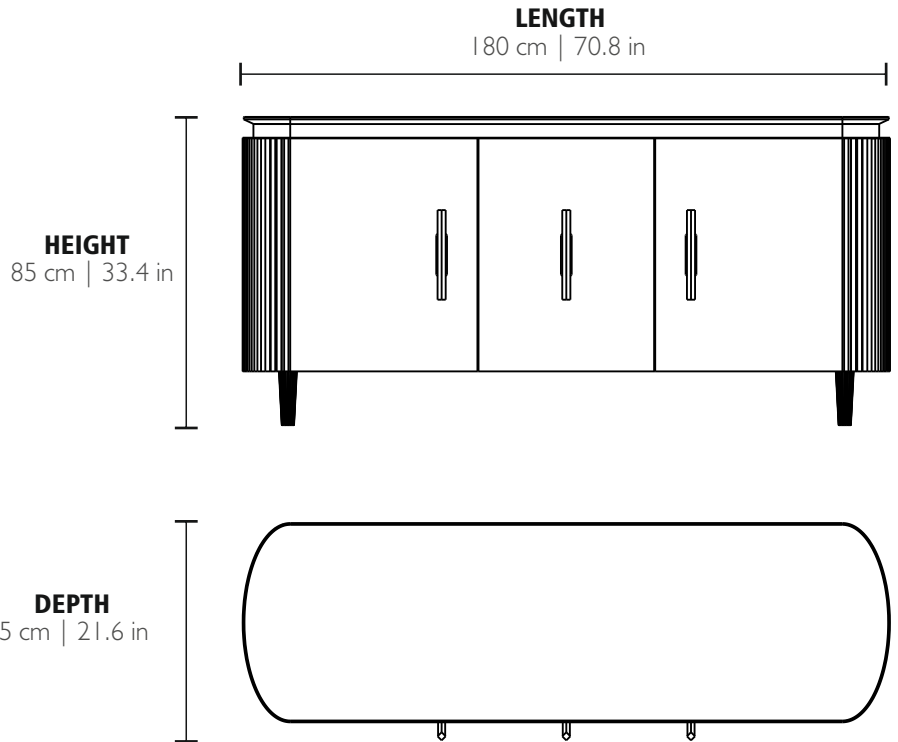

TIFFANY • SIDEBOARD
REF. TIFFANY.S

WEIGHT

Net Weight: 210kg | 462.9 lbs
Gross Weight: 285kg | 628.3 lbs

MATERIALS

Body: Wood Veneer
Metal details : Brass
Body top: Marble

PACKING (approx.)

Dimensions: 193 x 83 x 107 cm
75.9 x 32.6 x 42.1 in
Volume: 1.7 m³ | 60.03 ft³