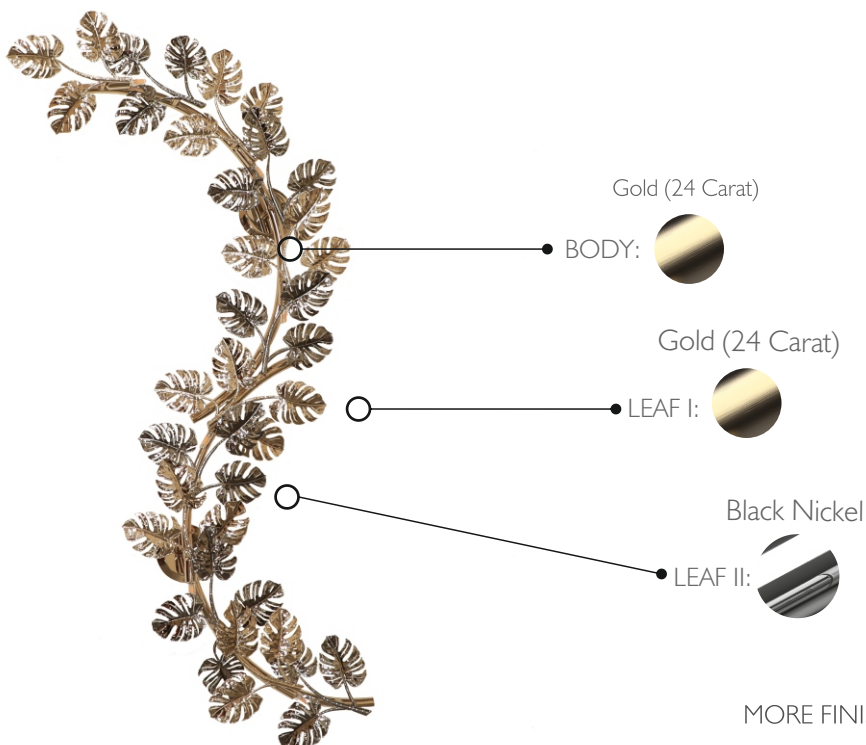

PRODUCT FINISHES & COSTUMIZATION OPTIONS

MORE FINISHES AVAILABLE HERE:

[CLICK HERE](#)