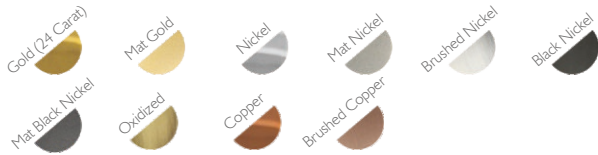

CRYSTAL | SWAROVSKI

Color: Crystal

PACKING

Dimension: 91x91x36 cm

METAL FINISHING

**Lacquered** \\ Shine or mat \\ All RAL colours available

CRYSTAL COLOURS 

-  - Products manufactured according the European norm of security EN 60 598-1.
-  - Products adjusted for instalation in surfaces normally inflammable.
-  - Products of class II. The electric isolation is double or reinforced.
-  - Products with the possibility of instalation of low-energy consumption bulbs.