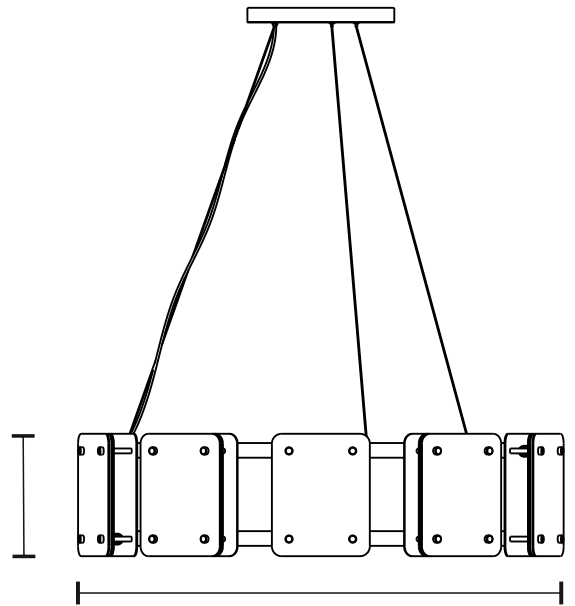

SAFARI ● ROUND SUSPENSION
 REF. 9830.100

WEIGHT

Net Weight: 40 kg | 88.2 lbs
 Gross Weight: 50 kg | 110.2 lbs

BULBS

Quantity: 20
 Type: G9
 Wattage: 40W (max)

MATERIALS

Body: Brass
 Details: Glass

PACKING (approx.)

Dimensions: 105 x 105 x 30 cm
 41.3 x 41.3 x 11.8 in
 Volume: 0.4 m³ | 8.4 ft³

HEIGHT
 25 cm | 9.8 in

DIAMETER
 100 cm | 39.4 in

- CE - Products manufactured according the European norm of security EN 60 598-1.
- VF - Products adjusted for instalation in surfaces normally inflammable.
- - Products of class II. The electric isolation is double or reinforced.
- EE - Products with the possibility of instalation of low-energy consumption bulbs.