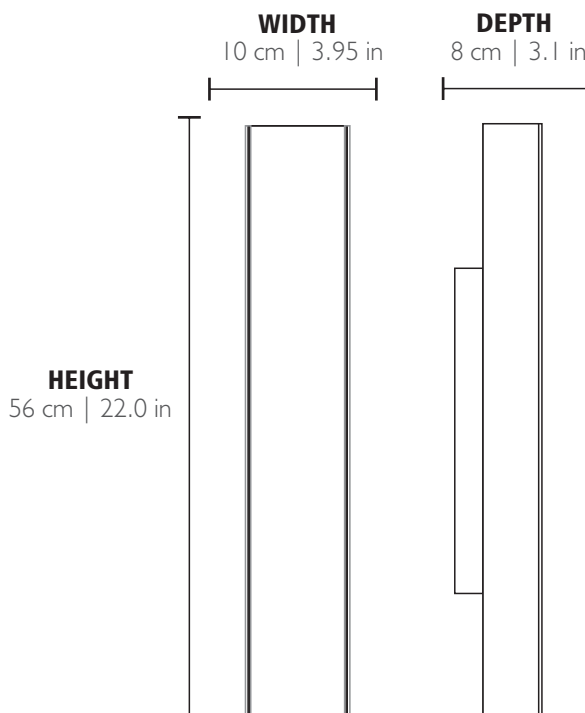

## RIVIERA ● WALL LIGHT

REF. 9701.2

### WEIGHT

Net Weight: 2kg | 4.4 lbs  
 Gross Weight: 5kg | 11.0 lbs

### PACKING (approx.)

Dimensions: 21 x 28 x 58 cm  
 8.3 x 11.0 x 22.8 in

Volume: 0.03 m<sup>3</sup> | 1.20 ft<sup>3</sup>

☐ - Products manufactured according the European norm of security EN 60 598-1.

▽ - Products adjusted for instalation in surfaces normally inflammable.