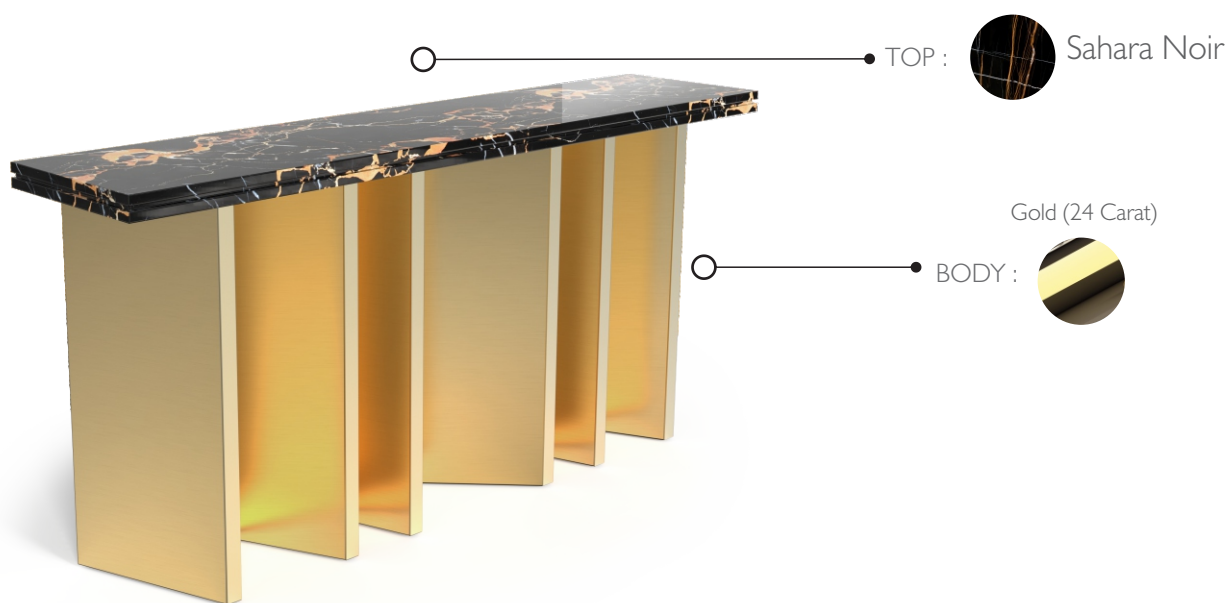

PRODUCT FINISHES & COSTUMIZATION OPTIONS

MORE FINISHES AVAILABLE HERE:
[CLICK HERE](#)