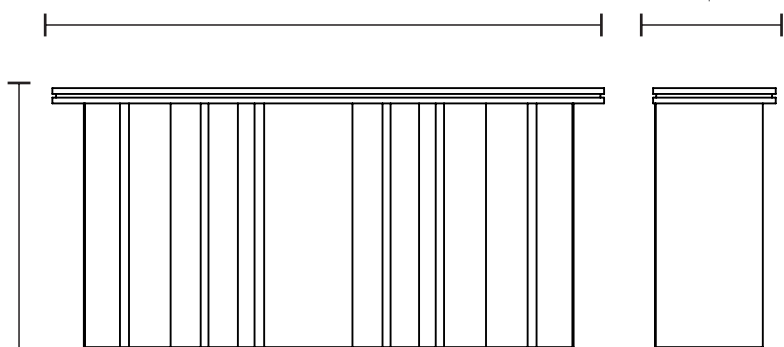

RIFT • CONSOLE

REF. RIFT

WEIGHT

Net Weight: 92kg | 202.8 lbs
 Gross Weight: 156kg | 343.9 lbs

MATERIALS

Top: Marble | Wood
 Body: Brass

PACKING (approx.)

Dimensions: 190 x 43 x 90 cm
 74.8 x 16.9 x 35.4 in
 Volume: 0.74 m³ | 25.97 ft³

HEIGHT
 85 cm | 33.5 in

LENGTH
 180 cm | 70.9 in

WIDTH
 40 cm | 15.7 in

CE - Products manufactured according the European norm of security EN 60 598-1.

F - Products adjusted for instalation in surfaces normally inflammable.