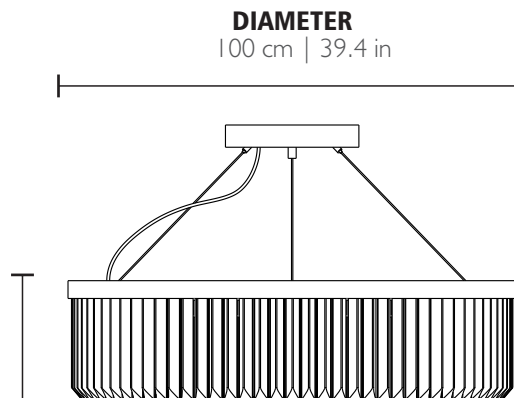

### PACKING (approx.)

Dimensions: 108 x 108 x 59 cm  
 42.5 x 42.5 x 23.2 in

Volume: 0.69 m<sup>3</sup> | 24.30 ft<sup>3</sup>