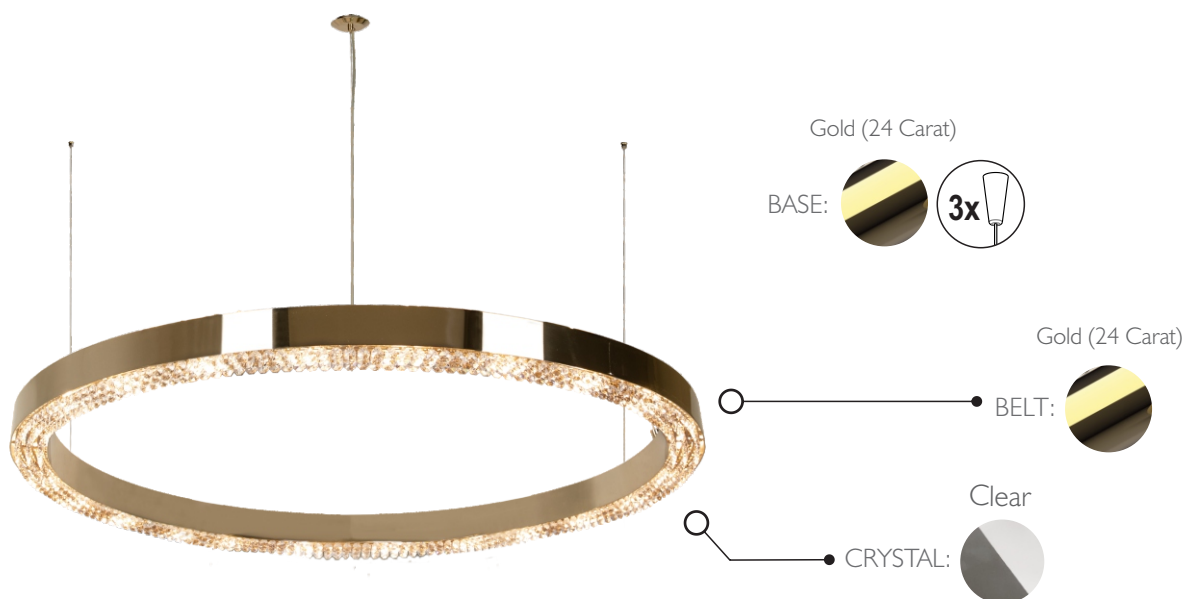

PRODUCT FINISHES & COSTUMIZATION OPTIONS

MORE FINISHES AVAILABLE HERE:
[CLICK HERE](#)