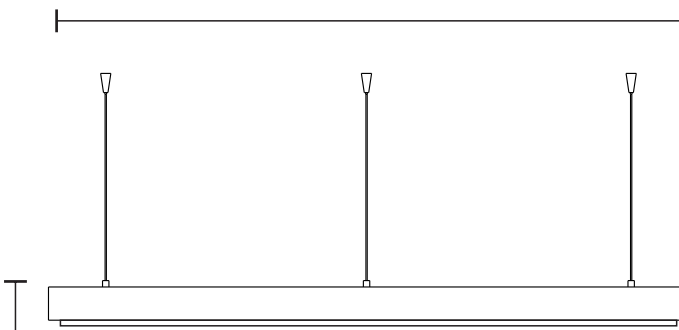

METIS • SUSPENSION

REF. 9640.120

WEIGHT

Net Weight: 16kg | 35.3 lbs
 Gross Weight: 30kg | 66.1 lbs

BULBS

Quantity: 30
 Type: G9
 Wattage: 40W (max)

MATERIALS

Body: Brass
 Details: Crystal

CRYSTAL

Type: Clear
 Other types: Per request

HEIGHT
 5 cm | 2 in

DIAMETER
 120 cm | 47.2 in

PACKING (approx.)

Dimensions: 127 x 127 x 23 cm
 50.0 x 50.0 x 9.1 in
 Volume: 0.37 m³ | 13.10 ft³

BASE

Options: Multiple Canopys | Single Canopy