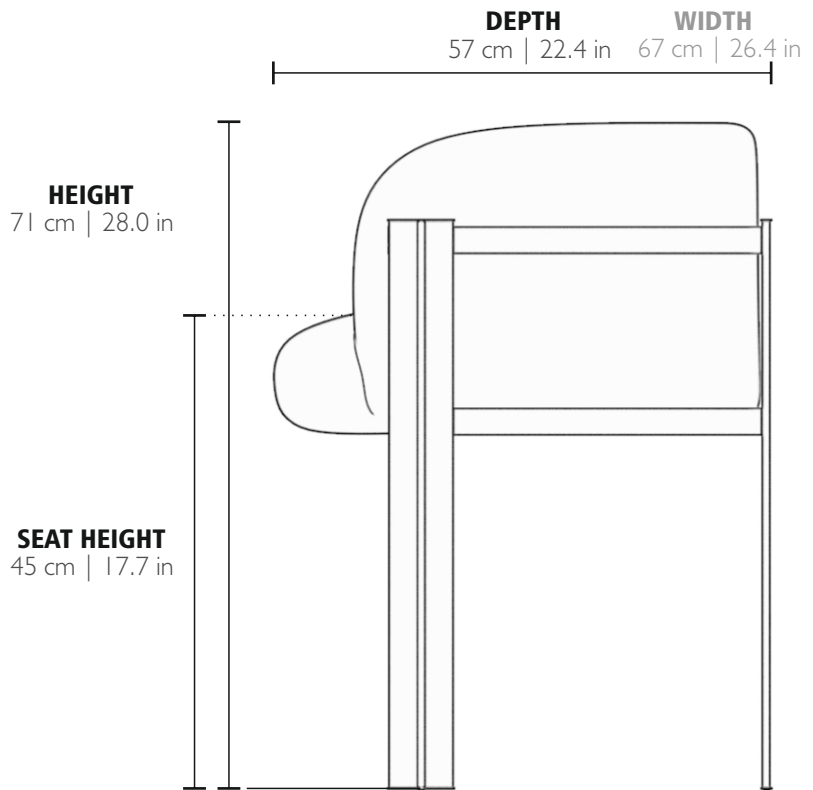

MARIE • CHAIR
REF. MARIE.C

WEIGHT

Net Weight: 13kg | 33.1 lbs
Gross Weight: 37kg | 81.6 lbs

MATERIALS

Body: Fabric | Leather
Legs: Brass

PACKING (approx.)

Dimensions: 71 x 69 x 92 cm
28.0 x 27.2 x 36.2 in
Volume: 0.45 m³ | 15.92 ft³