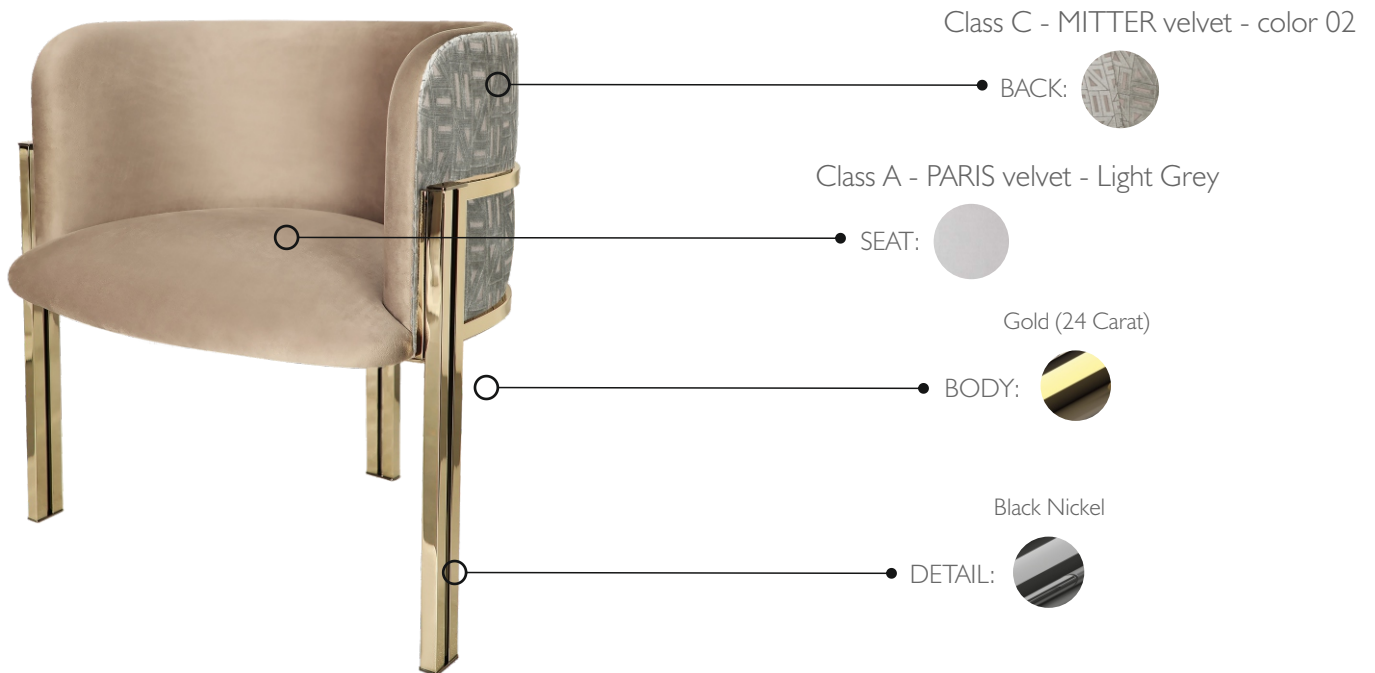

PRODUCT FINISHES & COSTUMIZATION OPTIONS

MORE FINISHES AVAILABLE HERE:

[CLICK HERE](#)