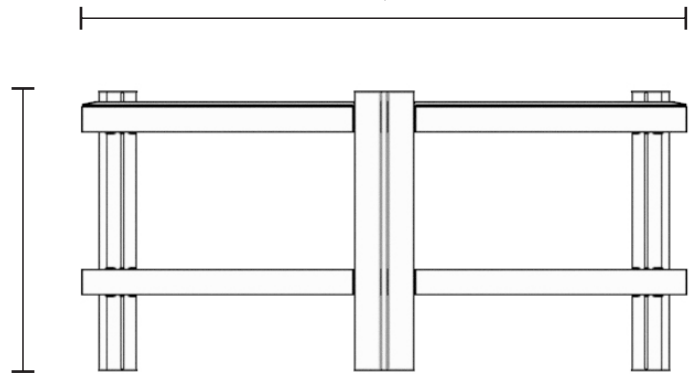

MARIE • TABLES
REF. MARIE.CT

WEIGHT

Net Weight: 29kg | 63.9 lbs
Gross Weight: 54kg | 119.0 lbs

MATERIALS

Body: Brass
Top: Marble | Glass

PACKING (approx.)

Dimensions: 97 x 97 x 65 cm
38.2 x 38.2 x 25.6 in
Volume: 0.61 m³ | 21.60 ft³

HEIGHT
42 cm | 16.5 in

DIAMETER
92 cm | 36.2 in

CE - Products manufactured according the European norm of security EN 60 598-1.

PRODUCT FINISHES & COSTUMIZATION OPTIONS

MORE FINISHES AVAILABLE HERE:
[CLICK HERE](#) 