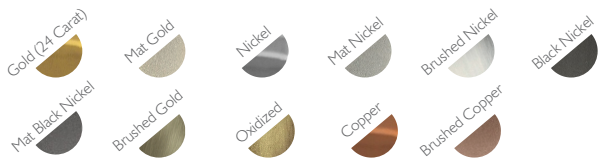

TPOLOGY | UPHOLSTERY

NAME | MARIE
REF. | MARIE.ARM

DIMENSIONS (approx.)

Depth: 58 cm | 22.8 in Width: 84 cm | 33 in Height: 73 cm | 28.7 in

Seat Height: 51 cm | 20 in Depth Height: 45 cm | 17.7 in

WEIGHT

Net Weight: 21 kg | 28.7 lbs Gross Weight: 44 kg | 68.3 lbs

PACKING (approx.)

Dimension: 91 x 73 x 84 cm | 35.8 x 28.7 x 33.1 in

Volume: 0.56 m³ | 19.7 ft³

METAL FINISHING

Lacquered \\ Shine or mat \\ All RAL colours available

FABRICS

CLICK HERE 

-  - Products manufactured according the European norm of security EN 60 598-1.
-  - Products adjusted for instalation in surfaces normally inflammable.
-  - Products of class II. The electric isolation is double or reinforced.
-  - Products with the possibility of instalation of low-energy consumption bulbs.