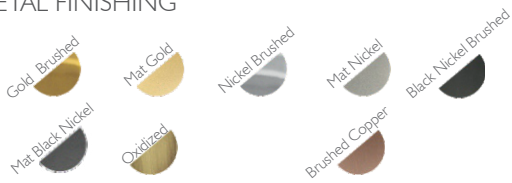

VIDRO

Color: Clear

PACKING

Dimension: 173x56x63 cm

METAL FINISHING

Lacquered \\ Shine or mat \\ All RAL colours available

GLASS

-  - Products manufactured according the European norm of security EN 60 598-1.
-  - Products adjusted for instalation in surfaces normally inflammable.
-  - Products of class II. The electric isolation is double or reinforced.
-  - Products with the possibility of instalation of low-energy consumption bulbs.