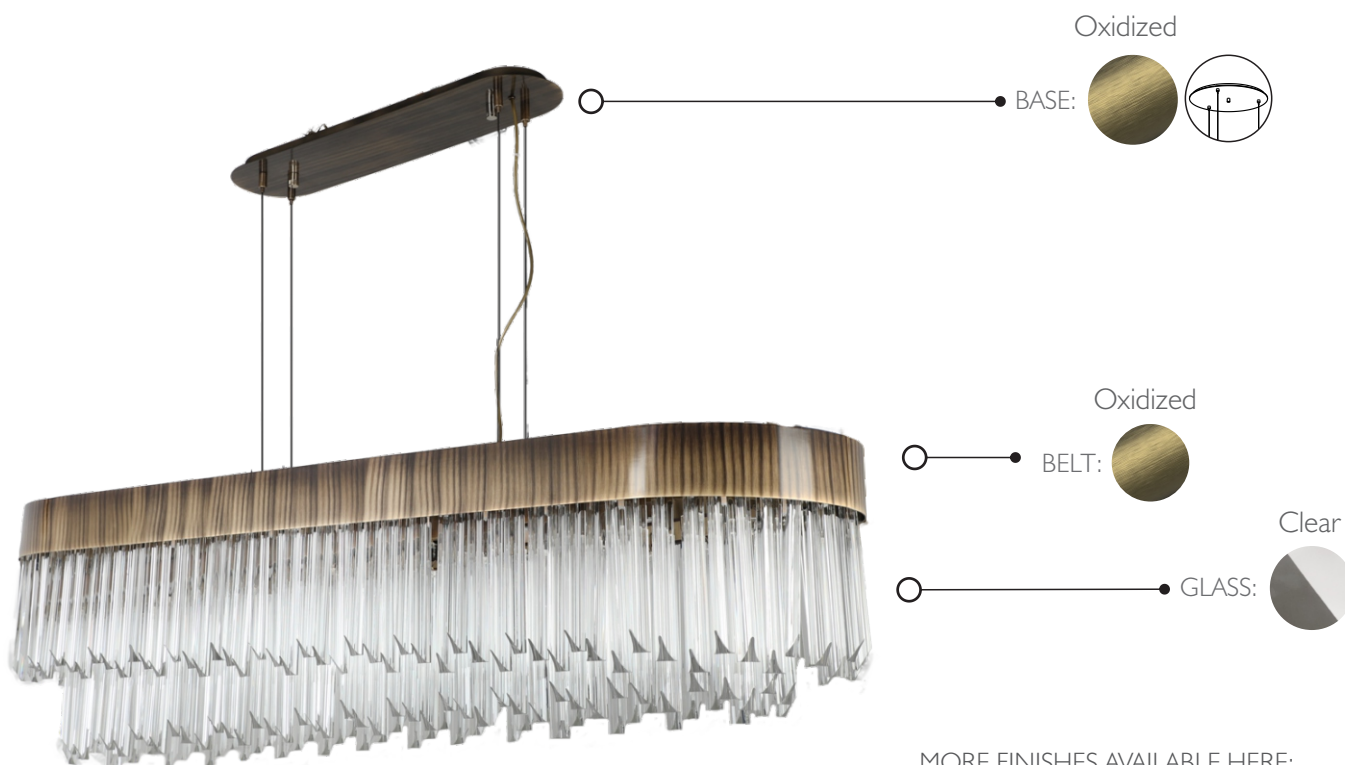

KINGDOM • SUSPENSION

REF. 9230.170x40

WEIGHT

Net Weight: 80kg | 176.4 lbs
 Gross Weight: 91kg | 200.6 lbs

BULBS

Quantity: 26
 Type: G9
 Wattage: 40W (max)

MATERIALS

Body: Brass
 Details: Glass

GLASS

Type: Clear

HEIGHT

55 cm | 21.7 in

PACKING (approx.)

Dimensions: 173 x 53 x 61 cm
 68.1 x 20.9 x 24.0 in

Volume: 0.56 m³ | 19.75 ft³

- CE - Products manufactured according the European norm of security EN 60 598-1.
- F - Products adjusted for instalation in surfaces normally inflammable.
- - Products of class II. The electric isolation is double or reinforced.
- ES - Products with the possibility of instalation of low-energy consumption bulbs.

BASE

Options: Multiple Canopys | Single Canopy

PRODUCT FINISHES & COSTUMIZATION OPTIONS

MORE FINISHES AVAILABLE HERE:

[CLICK HERE](#) 