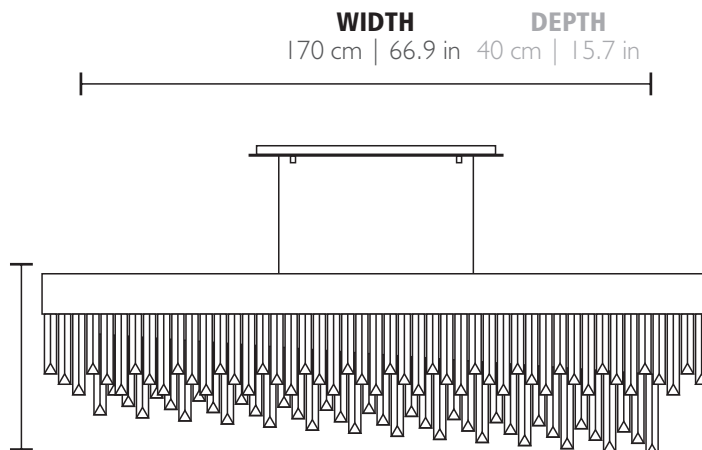

KINGDOM • SUSPENSION

REF. 9230.170x40

WEIGHT

Net Weight: 80kg | 176.4 lbs
 Gross Weight: 91kg | 200.6 lbs

BULBS

Quantity: 26
 Type: G9
 Wattage: 40W (max)

MATERIALS

Body: Brass
 Details: Glass

GLASS

Type: Clear

HEIGHT

55 cm | 21.7 in

PACKING (approx.)

Dimensions: 173 x 53 x 61 cm
 68.1 x 20.9 x 24.0 in

Volume: 0.56 m³ | 19.75 ft³

- CE - Products manufactured according the European norm of security EN 60 598-1.
- F - Products adjusted for instalation in surfaces normally inflammable.
- - Products of class II. The electric isolation is double or reinforced.
- ES - Products with the possibility of instalation of low-energy consumption bulbs.