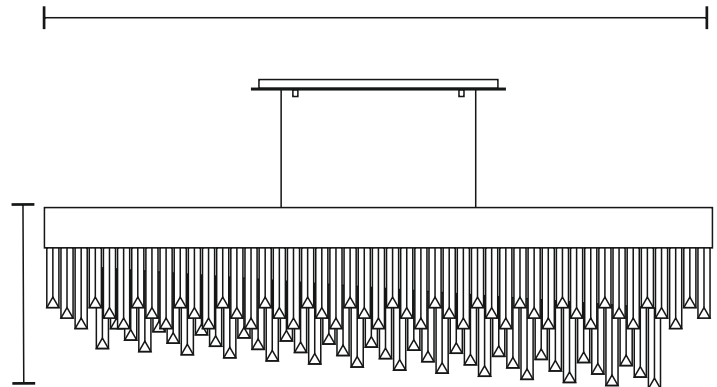

KINGDOM ● SUSPENSION

REF. 9230.170X40

WEIGHT

Net Weight: 80kg | 176.4 lbs
 Gross Weight: 91kg | 200.6 lbs

BULBS

Quantity: 26
 Type: G9
 Wattage: 40W (max)

MATERIALS

Body: Brass
 Details: Glass

PACKING (approx.)

Dimensions: 173 x 53 x 61 cm
 68.1 x 20.9 x 24.0 in

Volume: 0.56 m³ | 19.75 ft³

HEIGHT
 55 cm | 21.7 in

WIDTH **DEPTH**
 170 cm | 66.9 in 40 cm | 15.7 in

- CE - Products manufactured according the European norm of security EN 60 598-1.
- F - Products adjusted for instalation in surfaces normally inflammable.
- - Products of class II. The electric isolation is double or reinforced.
- ES - Products with the possibility of instalation of low-energy consumption bulbs.