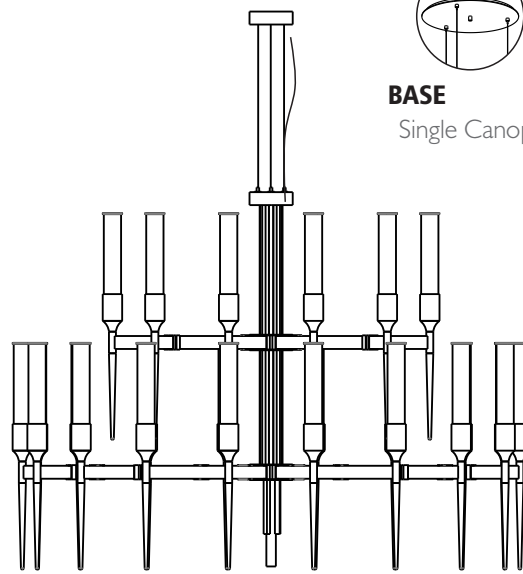

### PACKING (approx.)

Dimensions: 140 x 95 x 95 cm  
55 x 37.4 x 37.4 in

Volume: 1.35 m<sup>3</sup> | 47.6 ft<sup>3</sup>

Adjustable height  
(cables)

HEIGHT  
85 cm | 33.5 in

DIAMETER  
ø110 cm | 43.3 in

CE - Products manufactured according the European norm of security EN 60 598-1.

VF - Products adjusted for instalation in surfaces normally inflammable.

□ - Products of class II. The electric isolation is double or reinforced.

ES - Products with the possibility of instalation of low-energy consumption bulbs.