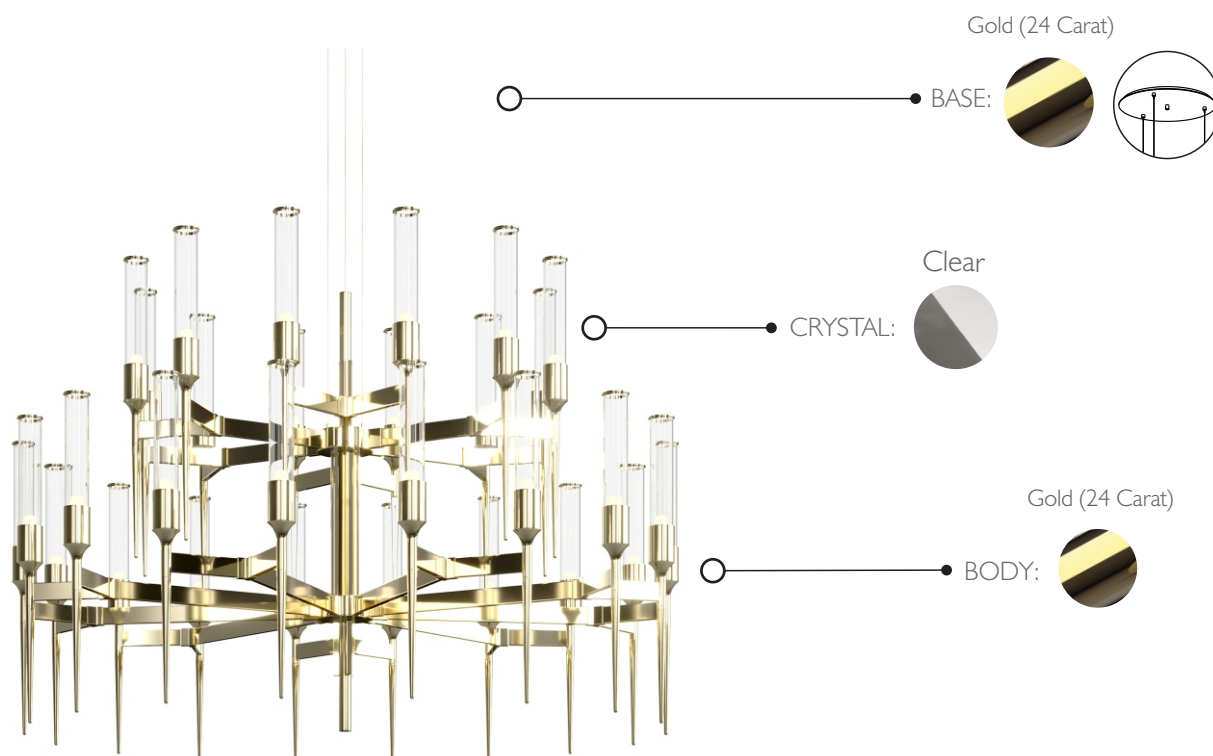

PRODUCT FINISHES & COSTUMIZATION OPTIONS

MORE FINISHES AVAILABLE HERE:
[CLICK HERE](#)