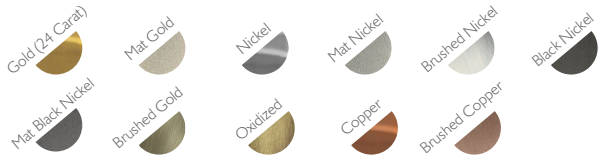

TPOLOGY | UPHOLSTERY

NAME | CHIARA
REF. | CHIARA

DIMENSIONS (approx.)

Width: 72 cm | 28 in Height: 67 cm | 26 in Depth: 60 cm | 23.5 in

Seat Height: 43 cm | 17 in Seat Depth: 48 cm | 19 in

WEIGHT

Net Weight: 14 kg | 31 lbs Gross Weight: 37 kg | 81.6 lbs

PACKING (approx.)

Dimension: 85 x 75 x 87 cm | 33.5 x 29.5 x 34.3 in

Volume: 0.55 m³ | 19.6 ft³

METAL FINISHING

Lacquered \\ Shine or mat \\ All RAL colours available

FABRICS

CLICK HERE

- CE - Products manufactured according the European norm of security EN 60 598-1.
- F - Products adjusted for instalation in surfaces normally inflammable.
- - Products of class II. The electric isolation is double or reinforced.
- ES - Products with the possibility of instalation of low-energy consumption bulbs.