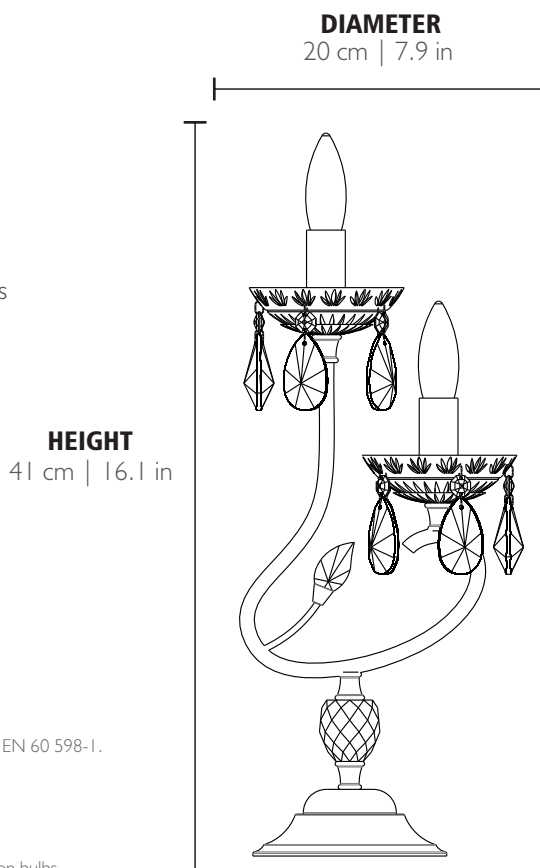

CASABLANCA • TABLE LAMP

REF. 5147.2

WEIGHT

Net Weight: 2kg | 4.4 lbs

Gross Weight: 2.7kg | 6.0 lbs

BULBS

Quantity: 2

Type: E24

Wattage: 40W (max)

MATERIALS

Body: Brass

Details: Crystal | Glass

CRYSTAL

Type: Clear

Other types: Per request

PACKING (approx.)

Dimensions: 20 x 28 x 48 cm
7.9 x 11.0 x 18.9 in

Volume: 0.03 m³ | 0.95 ft³

CE - Products manufactured according the European norm of security EN 60 598-1.

F - Products adjusted for instalation in surfaces normally inflammable.

□ - Products of class II. The electric isolation is double or reinforced.

ES - Products with the possibility of instalation of low-energy consumption bulbs.