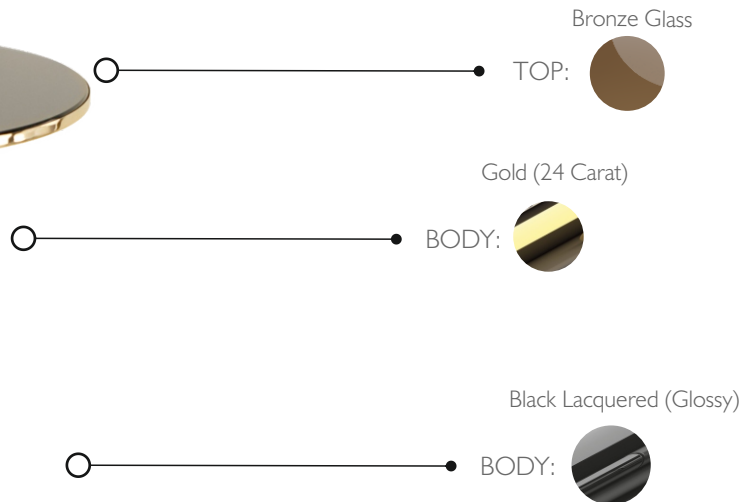

BUTLER • SIDE TABLE
REF. BUTLER.ST

WEIGHT

Net Weight: 15g | 33 lbs

Gross Weight: 34kg | 74.9 lbs

MATERIALS

Body: Brass & Iron

Table top: Brass & Glass

PACKING (approx.)

Dimensions: 53 x 53 x 77 cm
20.8 x 20.8 x 30.3 in

Volume: 0.37 m³ | 13 ft³

DIAMETER
48 cm | 18.9 in

HEIGHT
60 cm | 23.6 in

CE - Products manufactured according the European norm of security EN 60 598-1.

PRODUCT FINISHES & COSTUMIZATION OPTIONS

MORE FINISHES AVAILABLE HERE:

[CLICK HERE](#) 