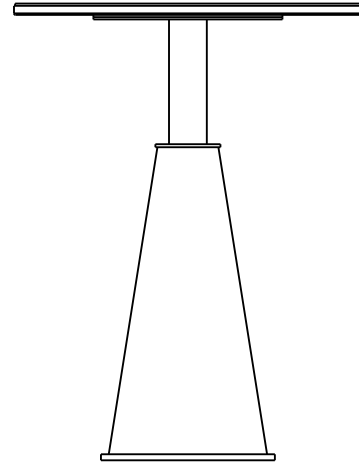

BUTLER • SIDE TABLE
REF. BUTLER.ST

WEIGHT

Net Weight: 15g | 33 lbs

Gross Weight: 34kg | 74.9 lbs

MATERIALS

Body: Brass & Iron

Table top: Brass & Glass

PACKING (approx.)

Dimensions: 53 x 53 x 77 cm
20.8 x 20.8 x 30.3 in

Volume: 0.37 m³ | 13 ft³

DIAMETER
48 cm | 18.9 in

HEIGHT
60 cm | 23.6 in

CE - Products manufactured according the European norm of security EN 60 598-1.

PRODUCT FINISHES & COSTUMIZATION OPTIONS