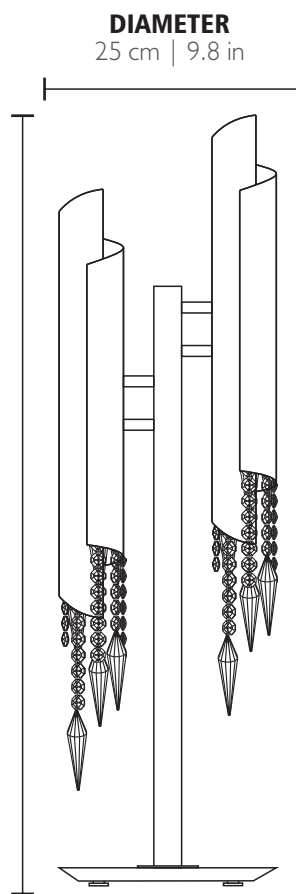

AVOLTO • TABLE LAMP

REF. 9122.4

WEIGHT

Net Weight: 9kg | 19.8 lbs

Gross Weight: 12.45kg | 27.4 lbs

BULBS

Quantity: 4

Type: G9

Wattage: 40W (max)

MATERIALS

Body: Brass

Base: Marble

Details: Crystal

CRYSTAL

Type: Clear

Other types: Per request

PACKING (approx.)

Dimensions: 37 x 37 x 97 cm

14.6 x 14.6 x 38.2 in

Volume: 0.13 m³ | 4.69 ft³

☑ - Products manufactured according the European norm of security EN 60 598-1.

⚠ - Products adjusted for installation in surfaces normally inflammable.

☐ - Products of class II. The electric isolation is double or reinforced.

⚡ - Products with the possibility of installation of low-energy consumption bulbs.