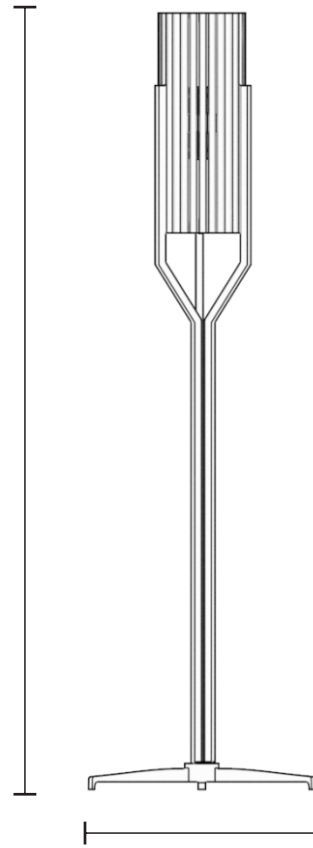

AVANY • FLOOR LAMP
REF. 9571.6

WEIGHT

Net Weight: 16kg | 35.3 lbs
Gross Weight: 44kg | 97.0 lbs

BULBS

Quantity: 6
Type: G9
Wattage: 40W (max)

MATERIALS

Body: Brass

PACKING (approx.)

Dimensions: 185 x 59 x 57 cm
72.8 x 23.2 x 22.4 in
Volume: 0.62 m³ | 21.97 ft³

HEIGHT
180 cm | 70.9 in

DIAMETER
58 cm | 22.8 in

-  - Products manufactured according the European norm of security EN 60 598-1.
-  - Products adjusted for instalation in surfaces normally inflammable.
-  - Products of class II. The electric isolation is double or reinforced.
-  - Products with the possibility of instalation of low-energy consumption bulbs.