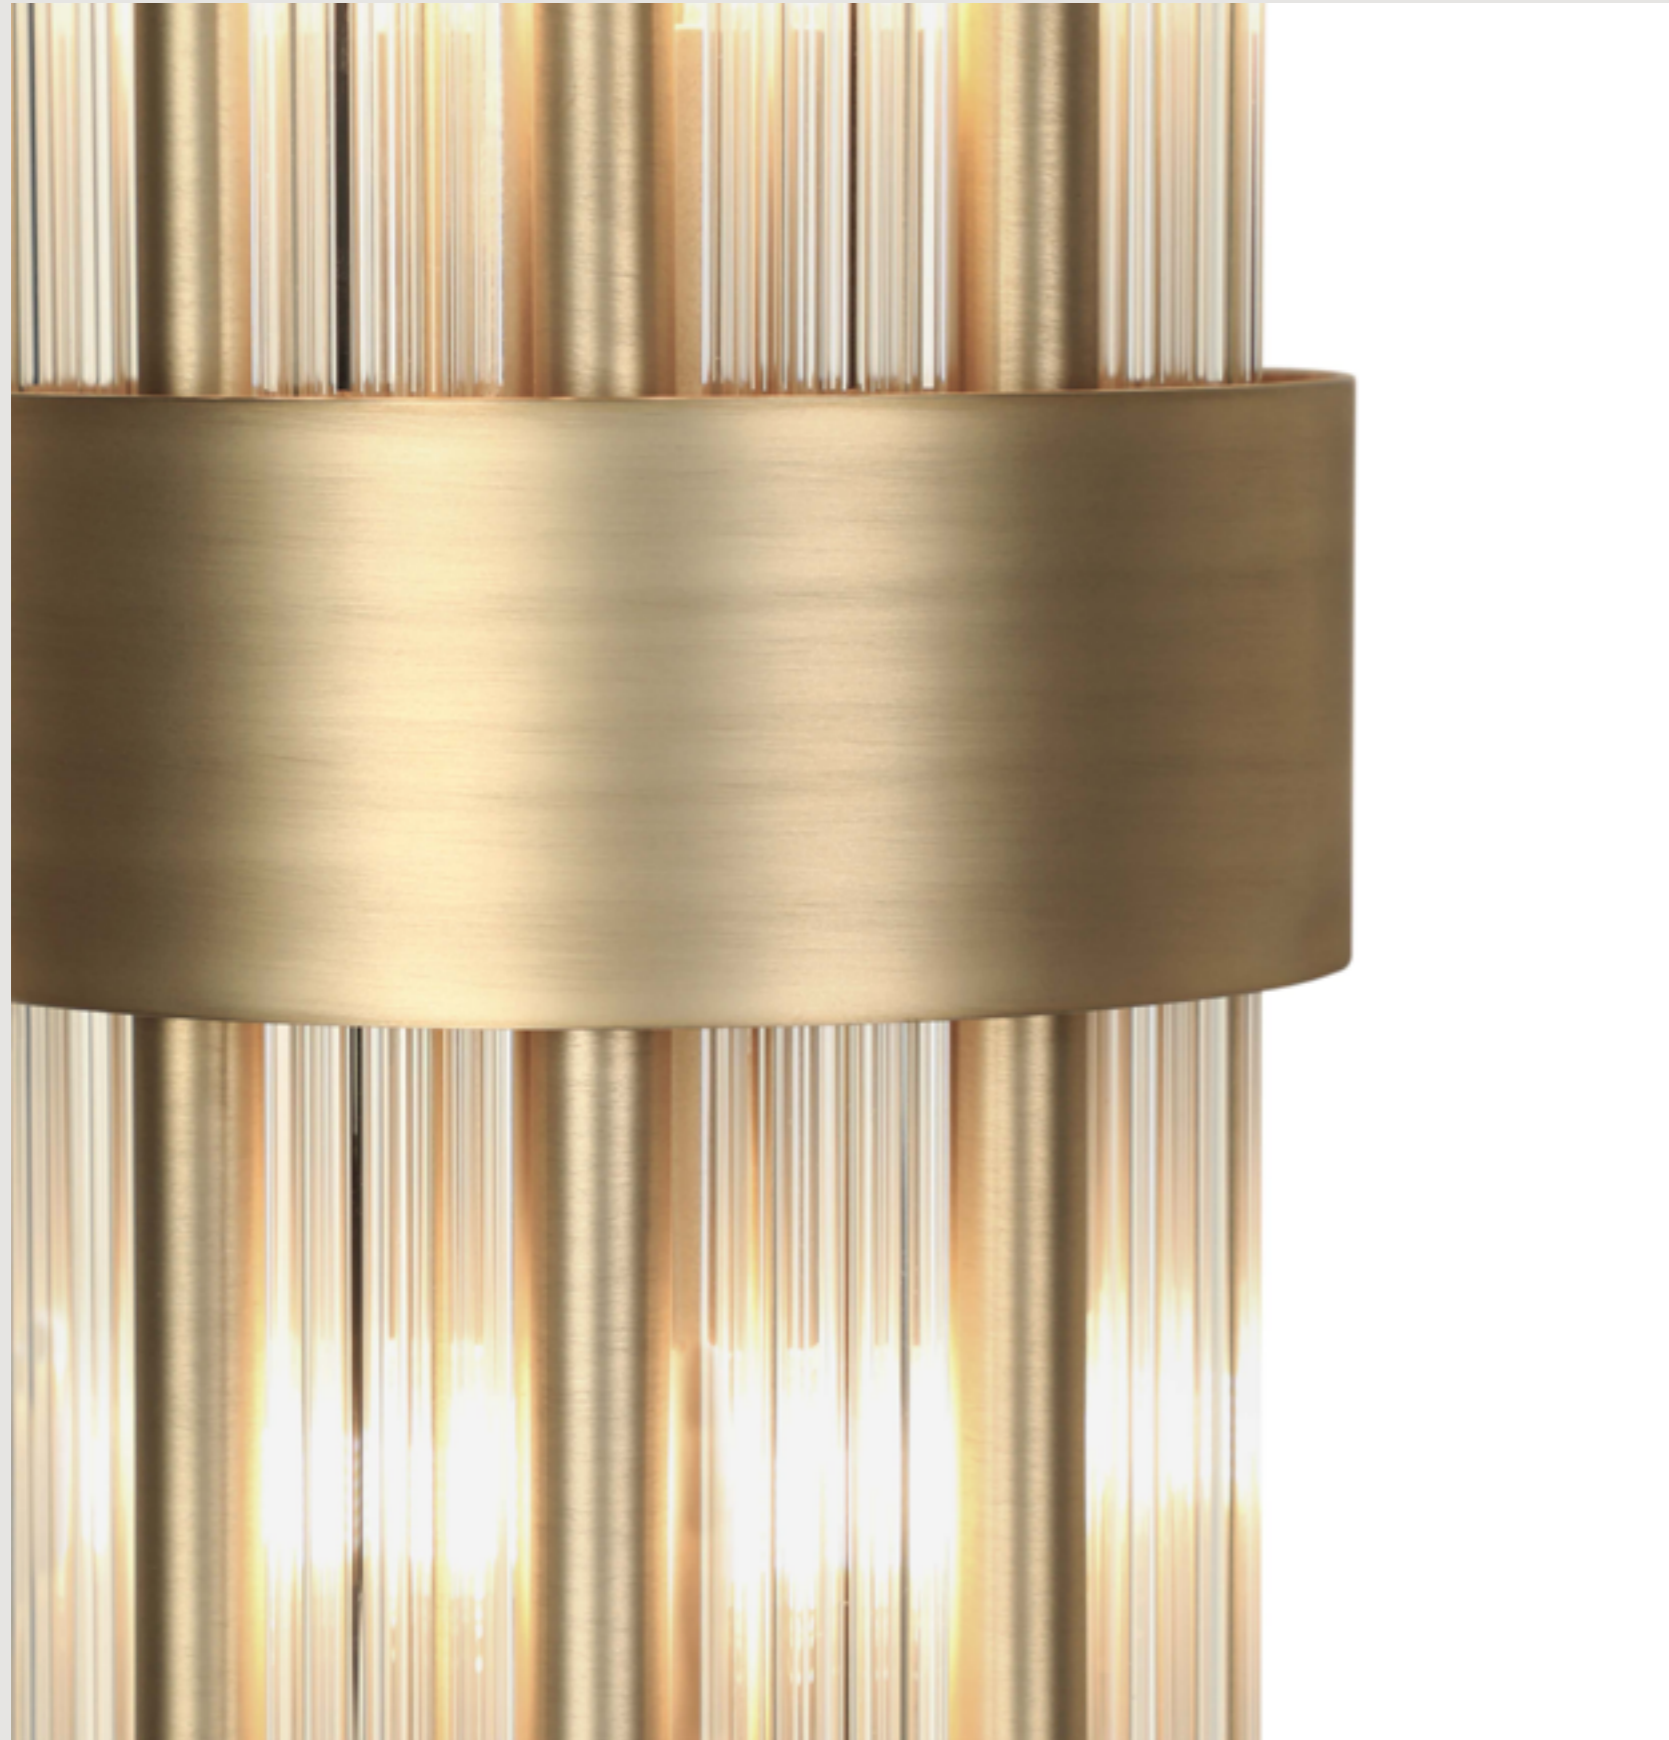

REF. 9620.120
 H 60 cm 23.6 in
 dø 120 cm 47 in

REF. 9620.100
 H 60 cm 23.6 in
 dø 100 cm 39 in

REF. 9620.80
 H 60 cm 23.6 in
 dø 80 cm 31 in

REF. 9620.60
 H 60 cm 23.6 in
 dø 60 cm 23.6 in

Snooker

An extremely versatile fixture with an exclusive beauty and elegance.

GOLD METAL FINISH

BLACK NICKEL METAL FINISH

REF 9622.6

H 70 cm 27.5 in | dø 23 cm 9 in
6 bulbs G9

CLEAR GLASS

GOLD METAL FINISH

PLAY WITH
UNIQUE
TEXTURES
& FINISHES

PROJECT BY: PCU ARCHITECTURE, ROMANIA
FEATURED PRODUCTS: HALMA SUSPENSION | HALMA WALL LIGHT