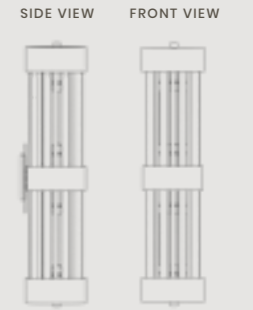

Wall Light

REF. 9623.15
H 80 cm 31.4 in | $\varnothing$ 15 cm 5.9 in
12 bulbs G9