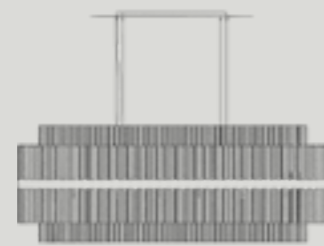

REF. 9620.120
 H 60 cm 23.6 in
 dø 120 cm 47 in

REF. 9620.100
 H 60 cm 23.6 in
 dø 100 cm 39 in

REF. 9620.80
 H 60 cm 23.6 in
 dø 80 cm 31 in

REF. 9620.60
 H 60 cm 23.6 in
 dø 60 cm 23.6 in

Snooker

An extremely versatile fixture with an exclusive beauty and elegance.

REF. 9620.120X40

H 60 cm 23.6 in | W 120 cm 47.2 in
D 40 cm 15.7 in | 45 kg 99.2 lb
36 bulbs 40W max | G9

REF. 9620.150X40

H 60 cm 23.6 in | W 150 cm 59 in
D 40 cm 15.7 in

SIDE VIEW

HEXAGONAL
GLASS

PROJECT BY: JOÃO FERNANDES, PORTUGAL
FEATURED PRODUCTS: HALMA SNOOKER | HALMA WALL LIGHT