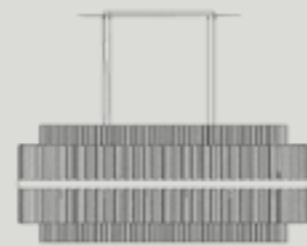

REF. 9620.120
 H 60 cm 23.6 in
 dø 120 cm 47 in

REF. 9620.100
 H 60 cm 23.6 in
 dø 100 cm 39 in

REF. 9620.80
 H 60 cm 23.6 in
 dø 80 cm 31 in

REF. 9620.60
 H 60 cm 23.6 in
 dø 60 cm 23.6 in

Snooker

An extremely versatile fixture with an exclusive beauty and elegance.

REF. 9620.120X40

H 60 cm 23.6 in | W 120 cm 47.2 in
D 40 cm 15.7 in | 45 kg 99.2 lb
36 bulbs 40W max | G9

REF. 9620.150X40

H 60 cm 23.6 in | W 150 cm 59 in
D 40 cm 15.7 in

SIDE VIEW

HEXAGONAL
GLASS

PROJECT BY: JOÃO FERNANDES, PORTUGAL
FEATURED PRODUCTS: HALMA SNOOKER | HALMA WALL LIGHT