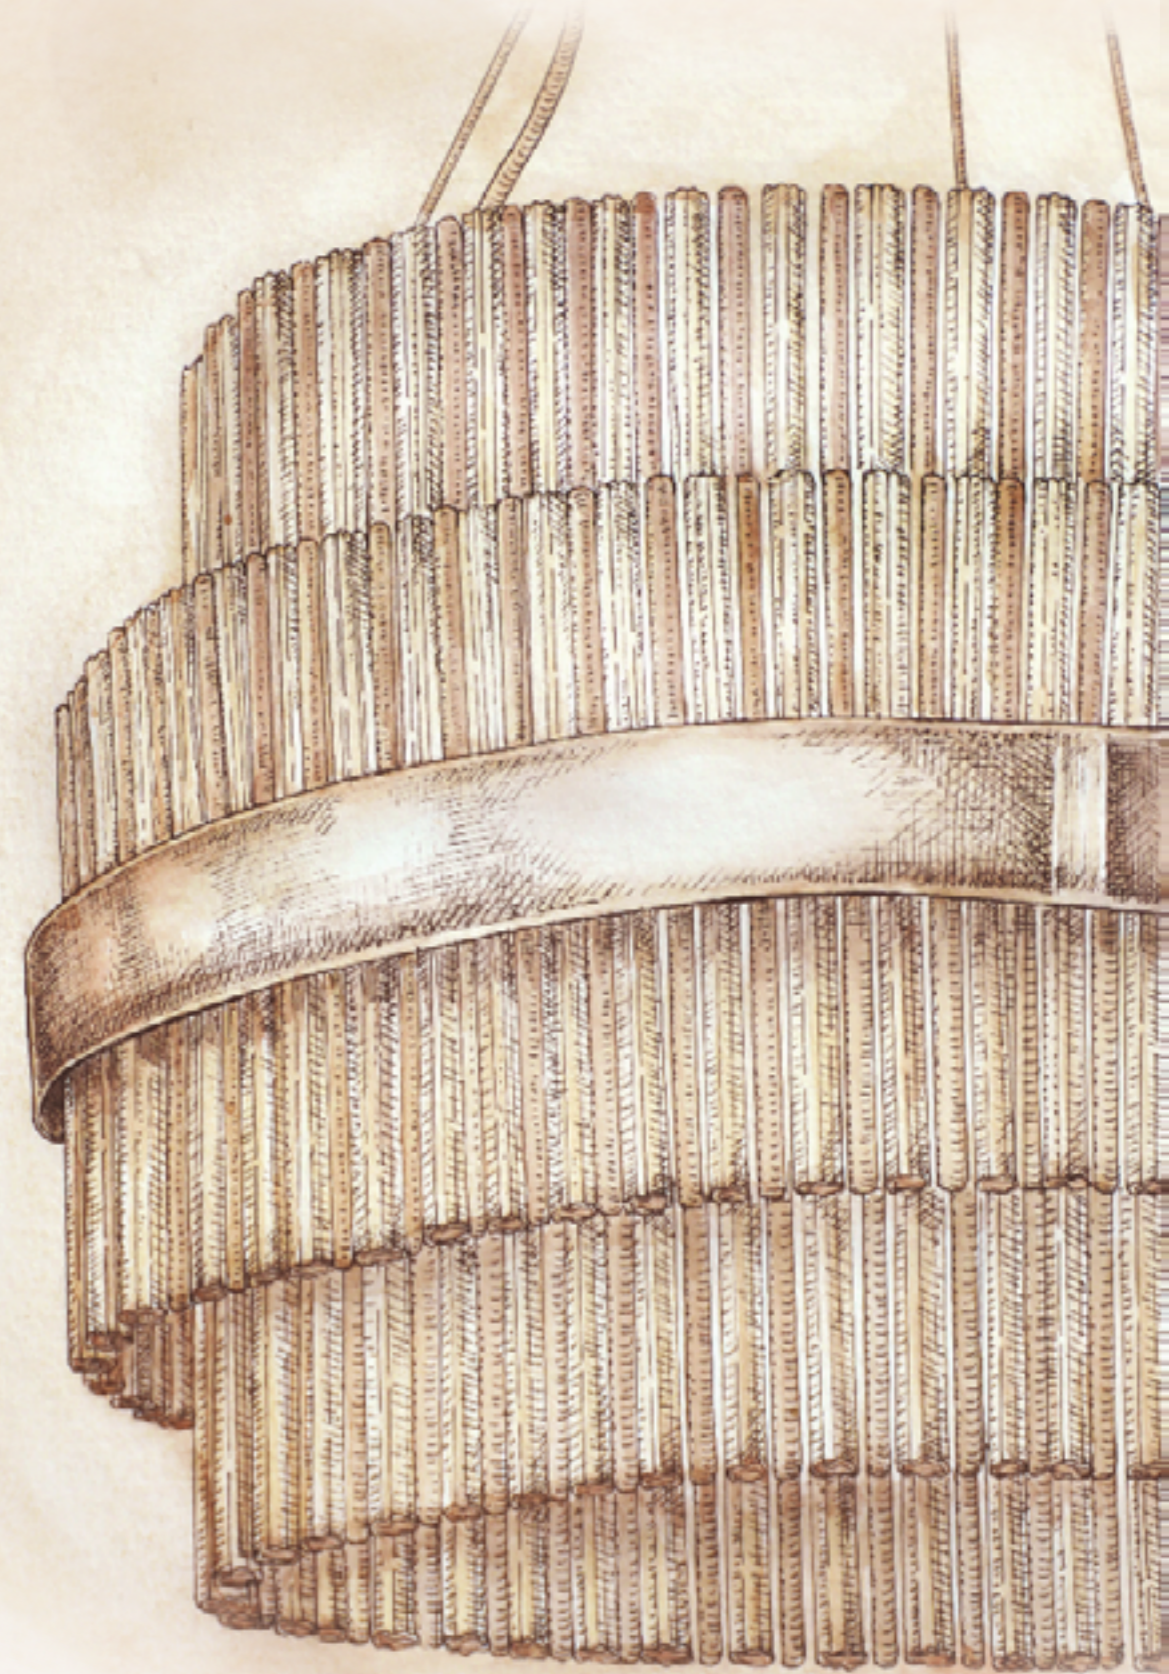

Brass Crafting Masters

Brass handling is the history and foundation of Castro Lighting. The entire production process is made in the brands' own factories in Portugal. Experienced craftsmen work to keep the tradition of brass crafting alive, being our responsibility to inspire and empower future generations to keep the tradition alive.