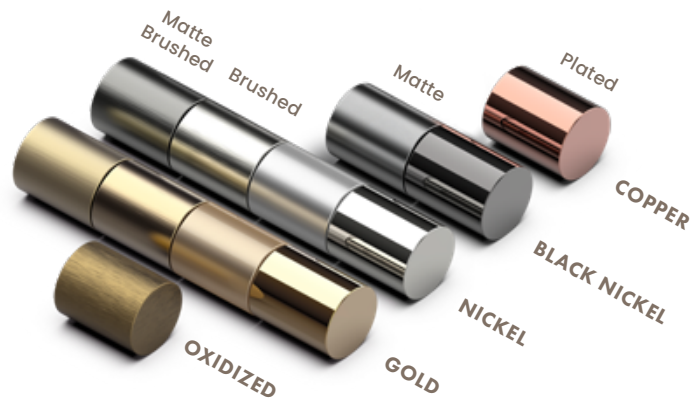

Crystals

Gold Plated Brass

The Arielle Suspension
offers a stunning array of
12 distinct brass finishes.

OTHER DIMENSIONS

9960.60 SUSPENSION

Diameter: 60 cm 23.6 in
Height: 5 cm 1.9 in

9960.100 SUSPENSION

Diameter: 100 cm 39.3 in
Height: 5 cm 1.9 in

9960.120 SUSPENSION

Diameter: 120 cm 47.2 in
Height: 5 cm 1.9 in

9961.150X40 SUSPENSION

Diameter: 150 cm 59 in
Depth: 40 cm 15.7 in

9961.170X40 SUSPENSION

Diameter: 170 cm 66.9 in
Depth: 40 cm 15.7 in

MORE FINISHES AVAILABLE