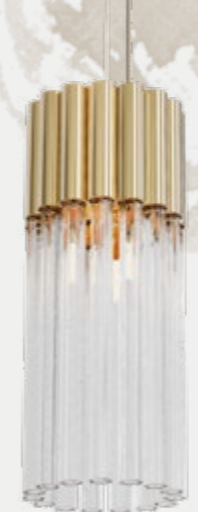

ARCADE
PENDANT