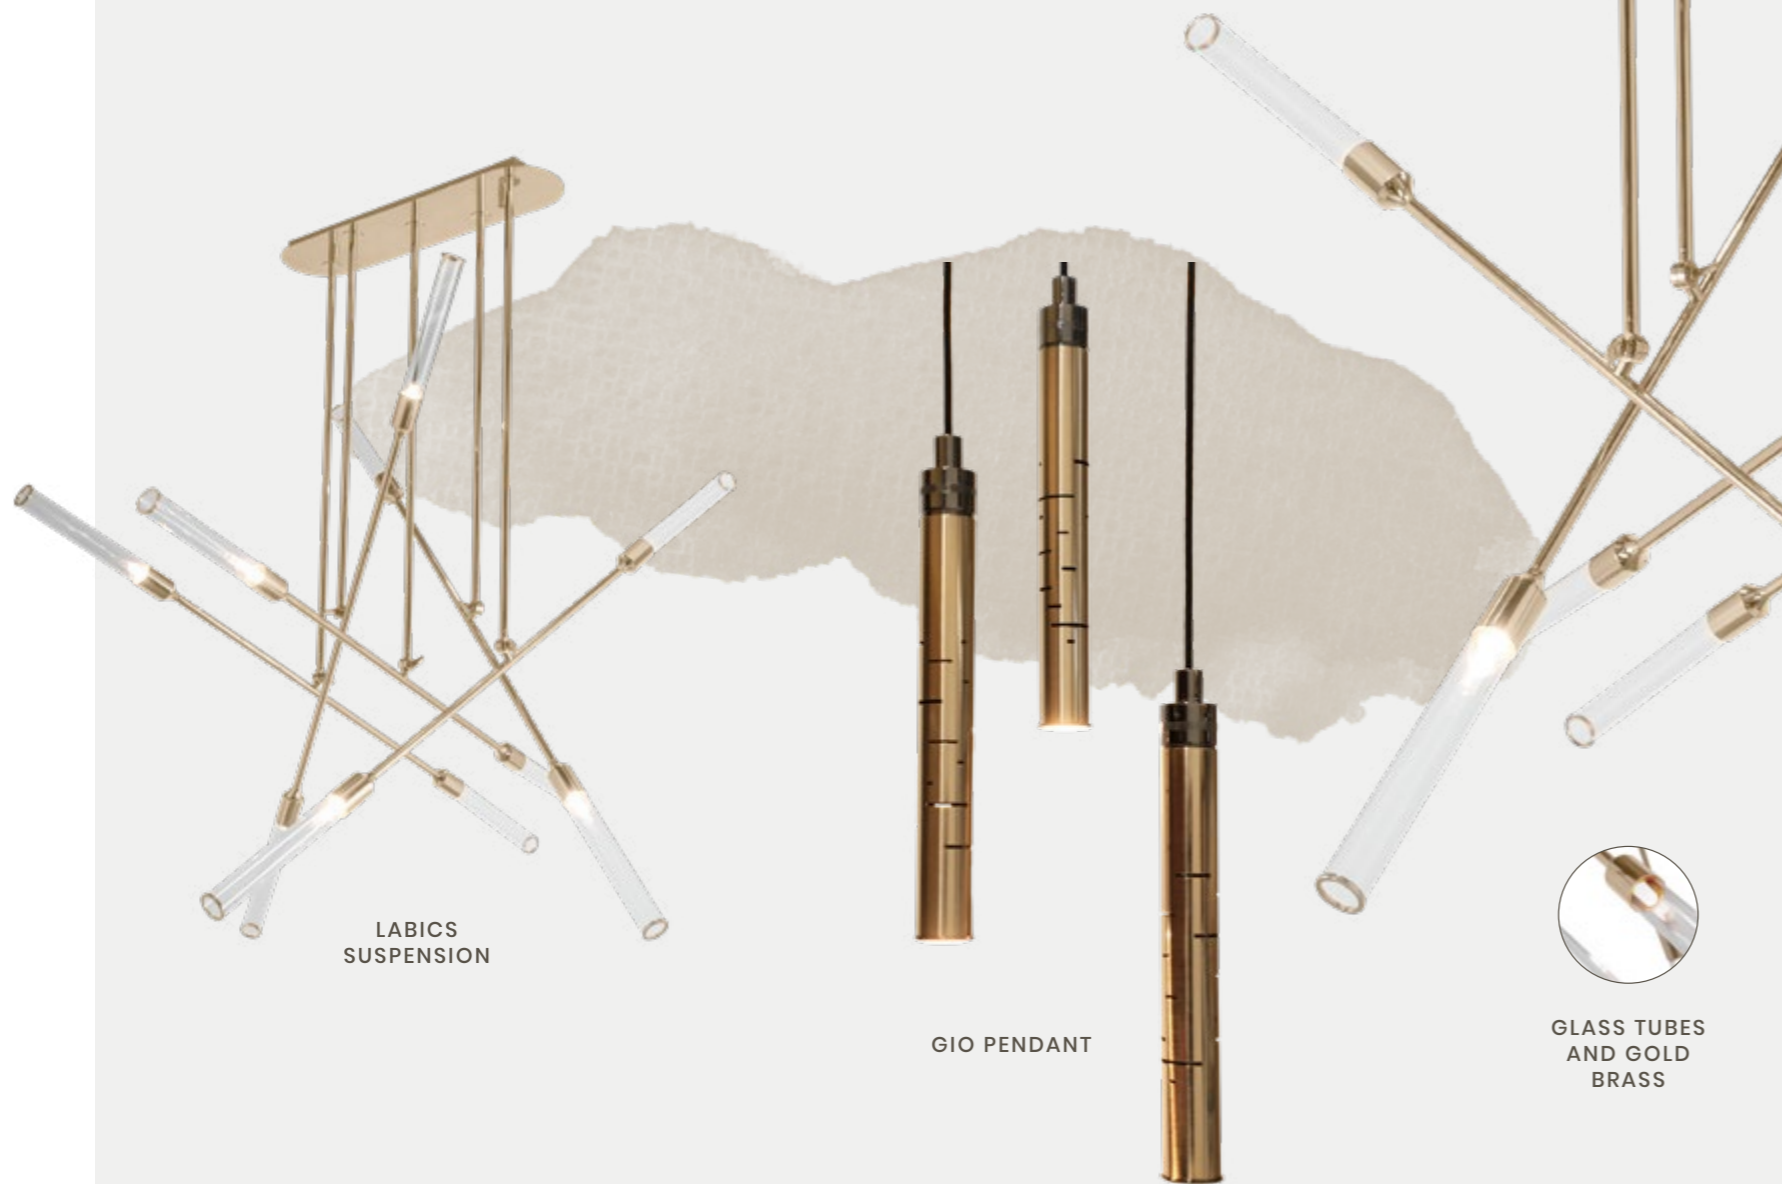

Celebrate Each Living Space with Individuality

LABICS
SUSPENSION

GIO PENDANT

GLASS TUBES
AND GOLD
BRASS

CRAFT YOUR DREAMS INTO REALITY,
SETTING A COSY YET CHIC MOOD IN EACH CORNER OF THE HOUSE