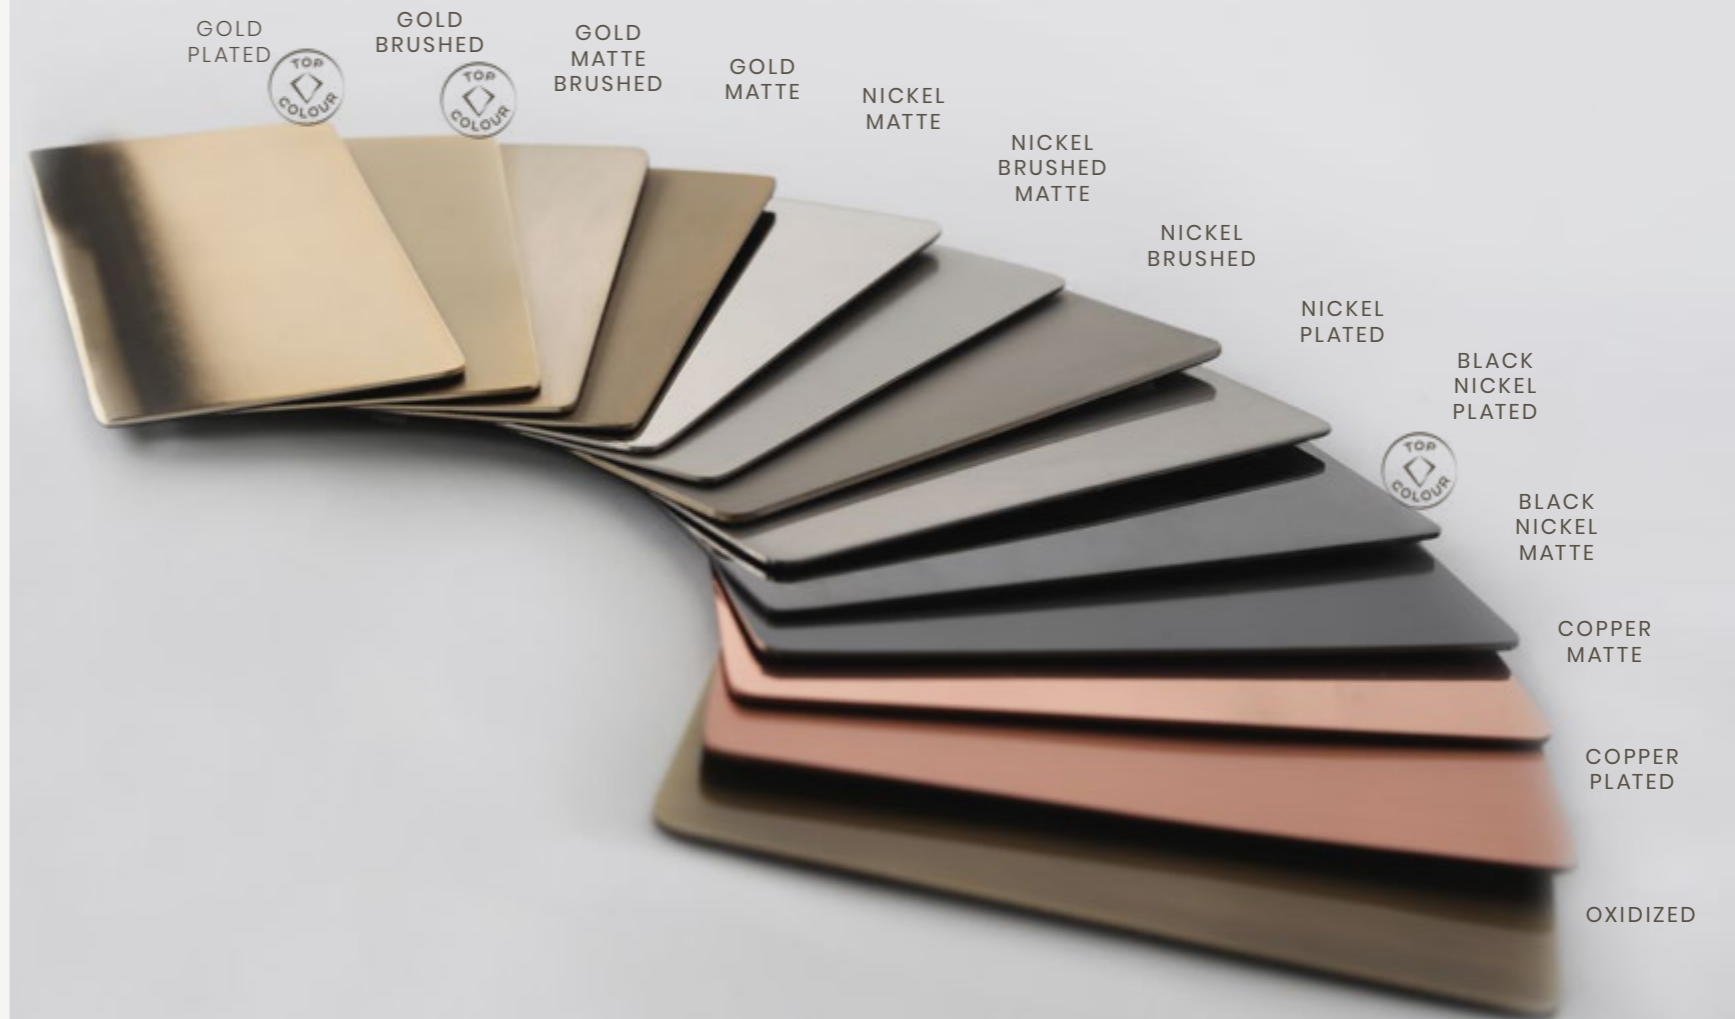

*Shaping Brass into Effortless Luxury*

SINCE 1978

PLAY WITH  
UNIQUE  
TEXTURES  
& FINISHES

ALL OF CASTRO'S DESIGNS ARE AVAILABLE IN CUSTOM MATERIALS, FINISHES, AND SIZES TO MEET YOUR REQUESTS.

[ACCESS FINISHES CATALOGUE](#)