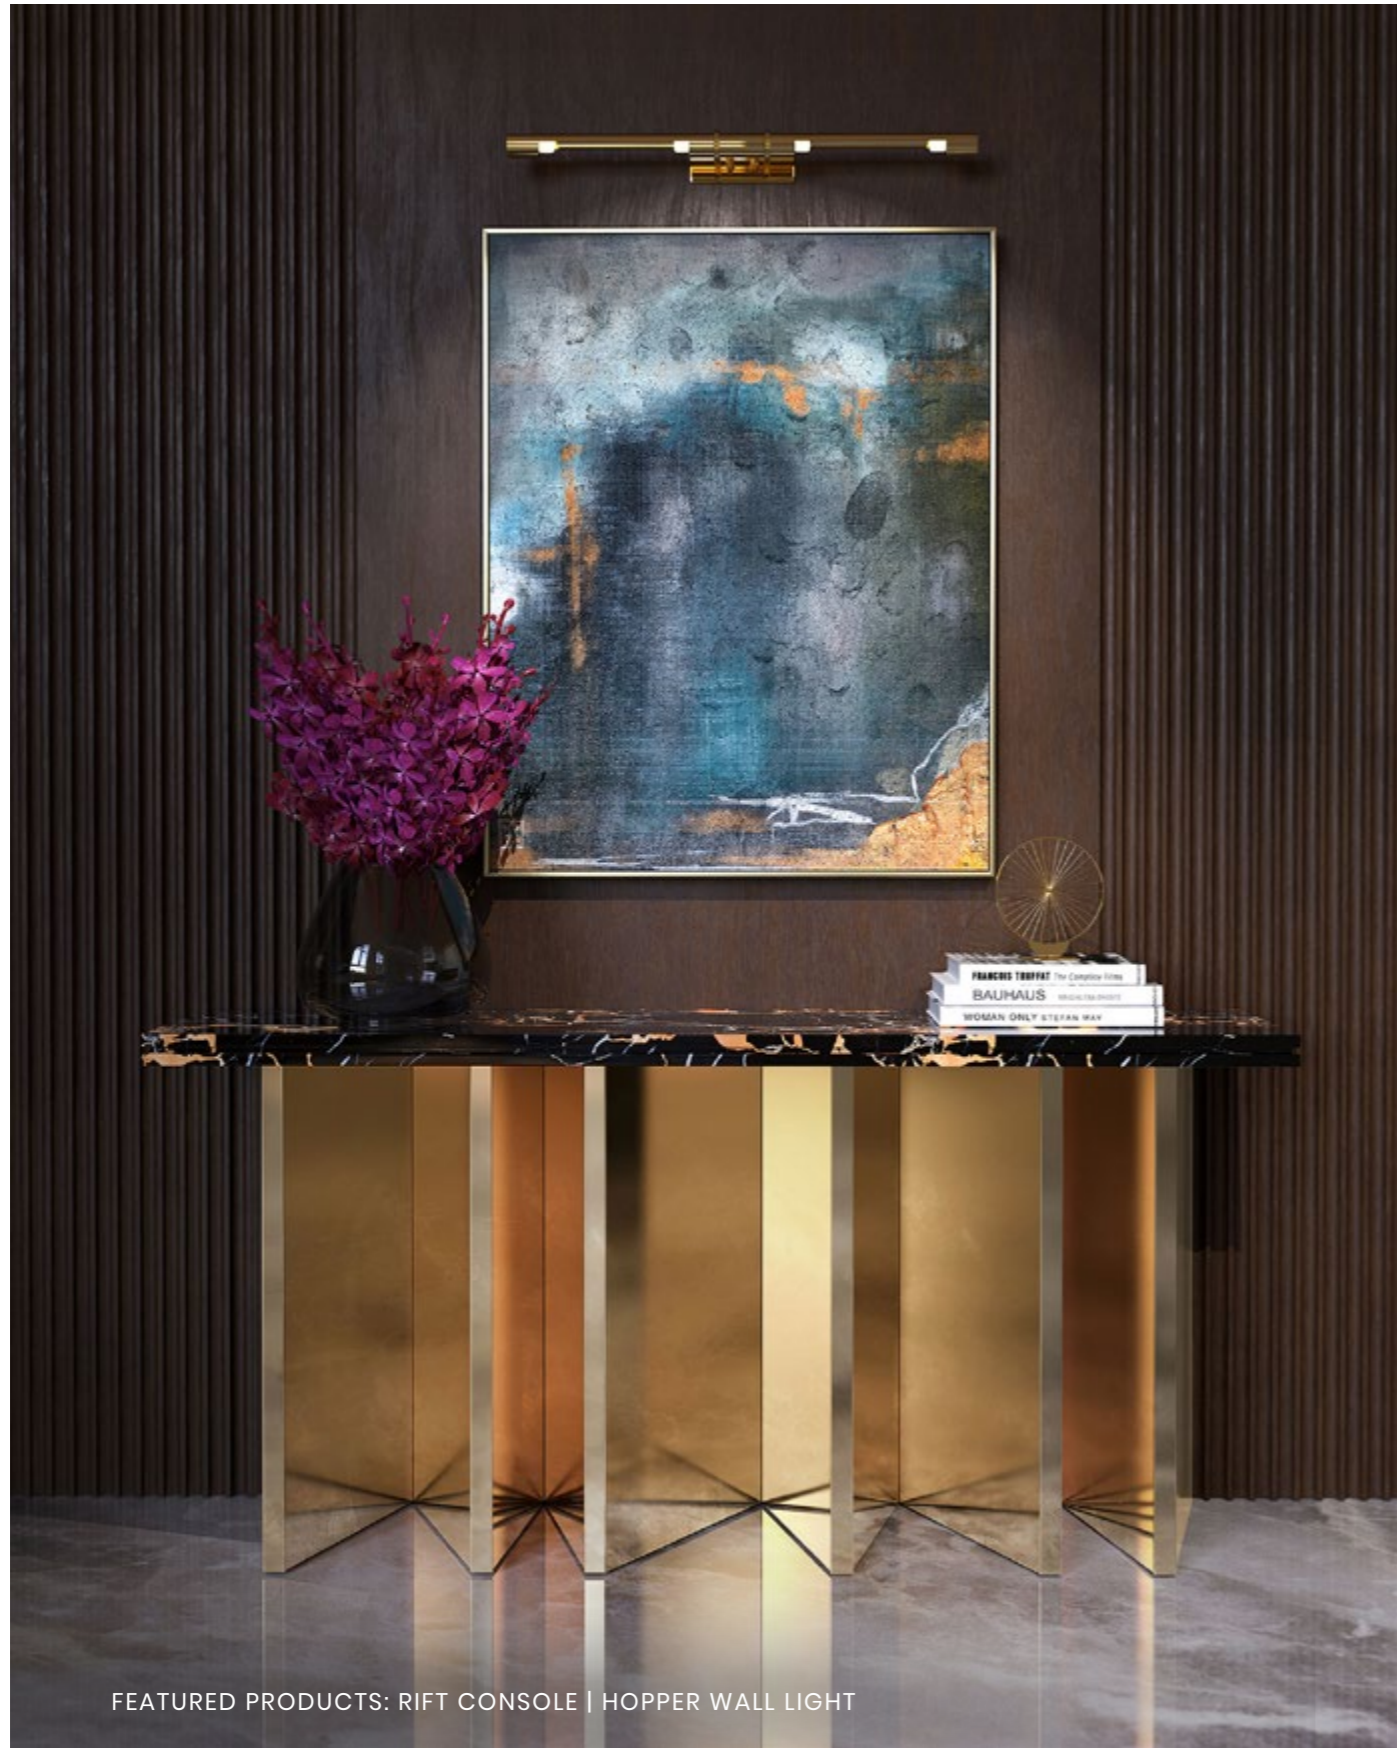

FEATURED PRODUCTS: RIFT CONSOLE | HOPPER WALL LIGHT