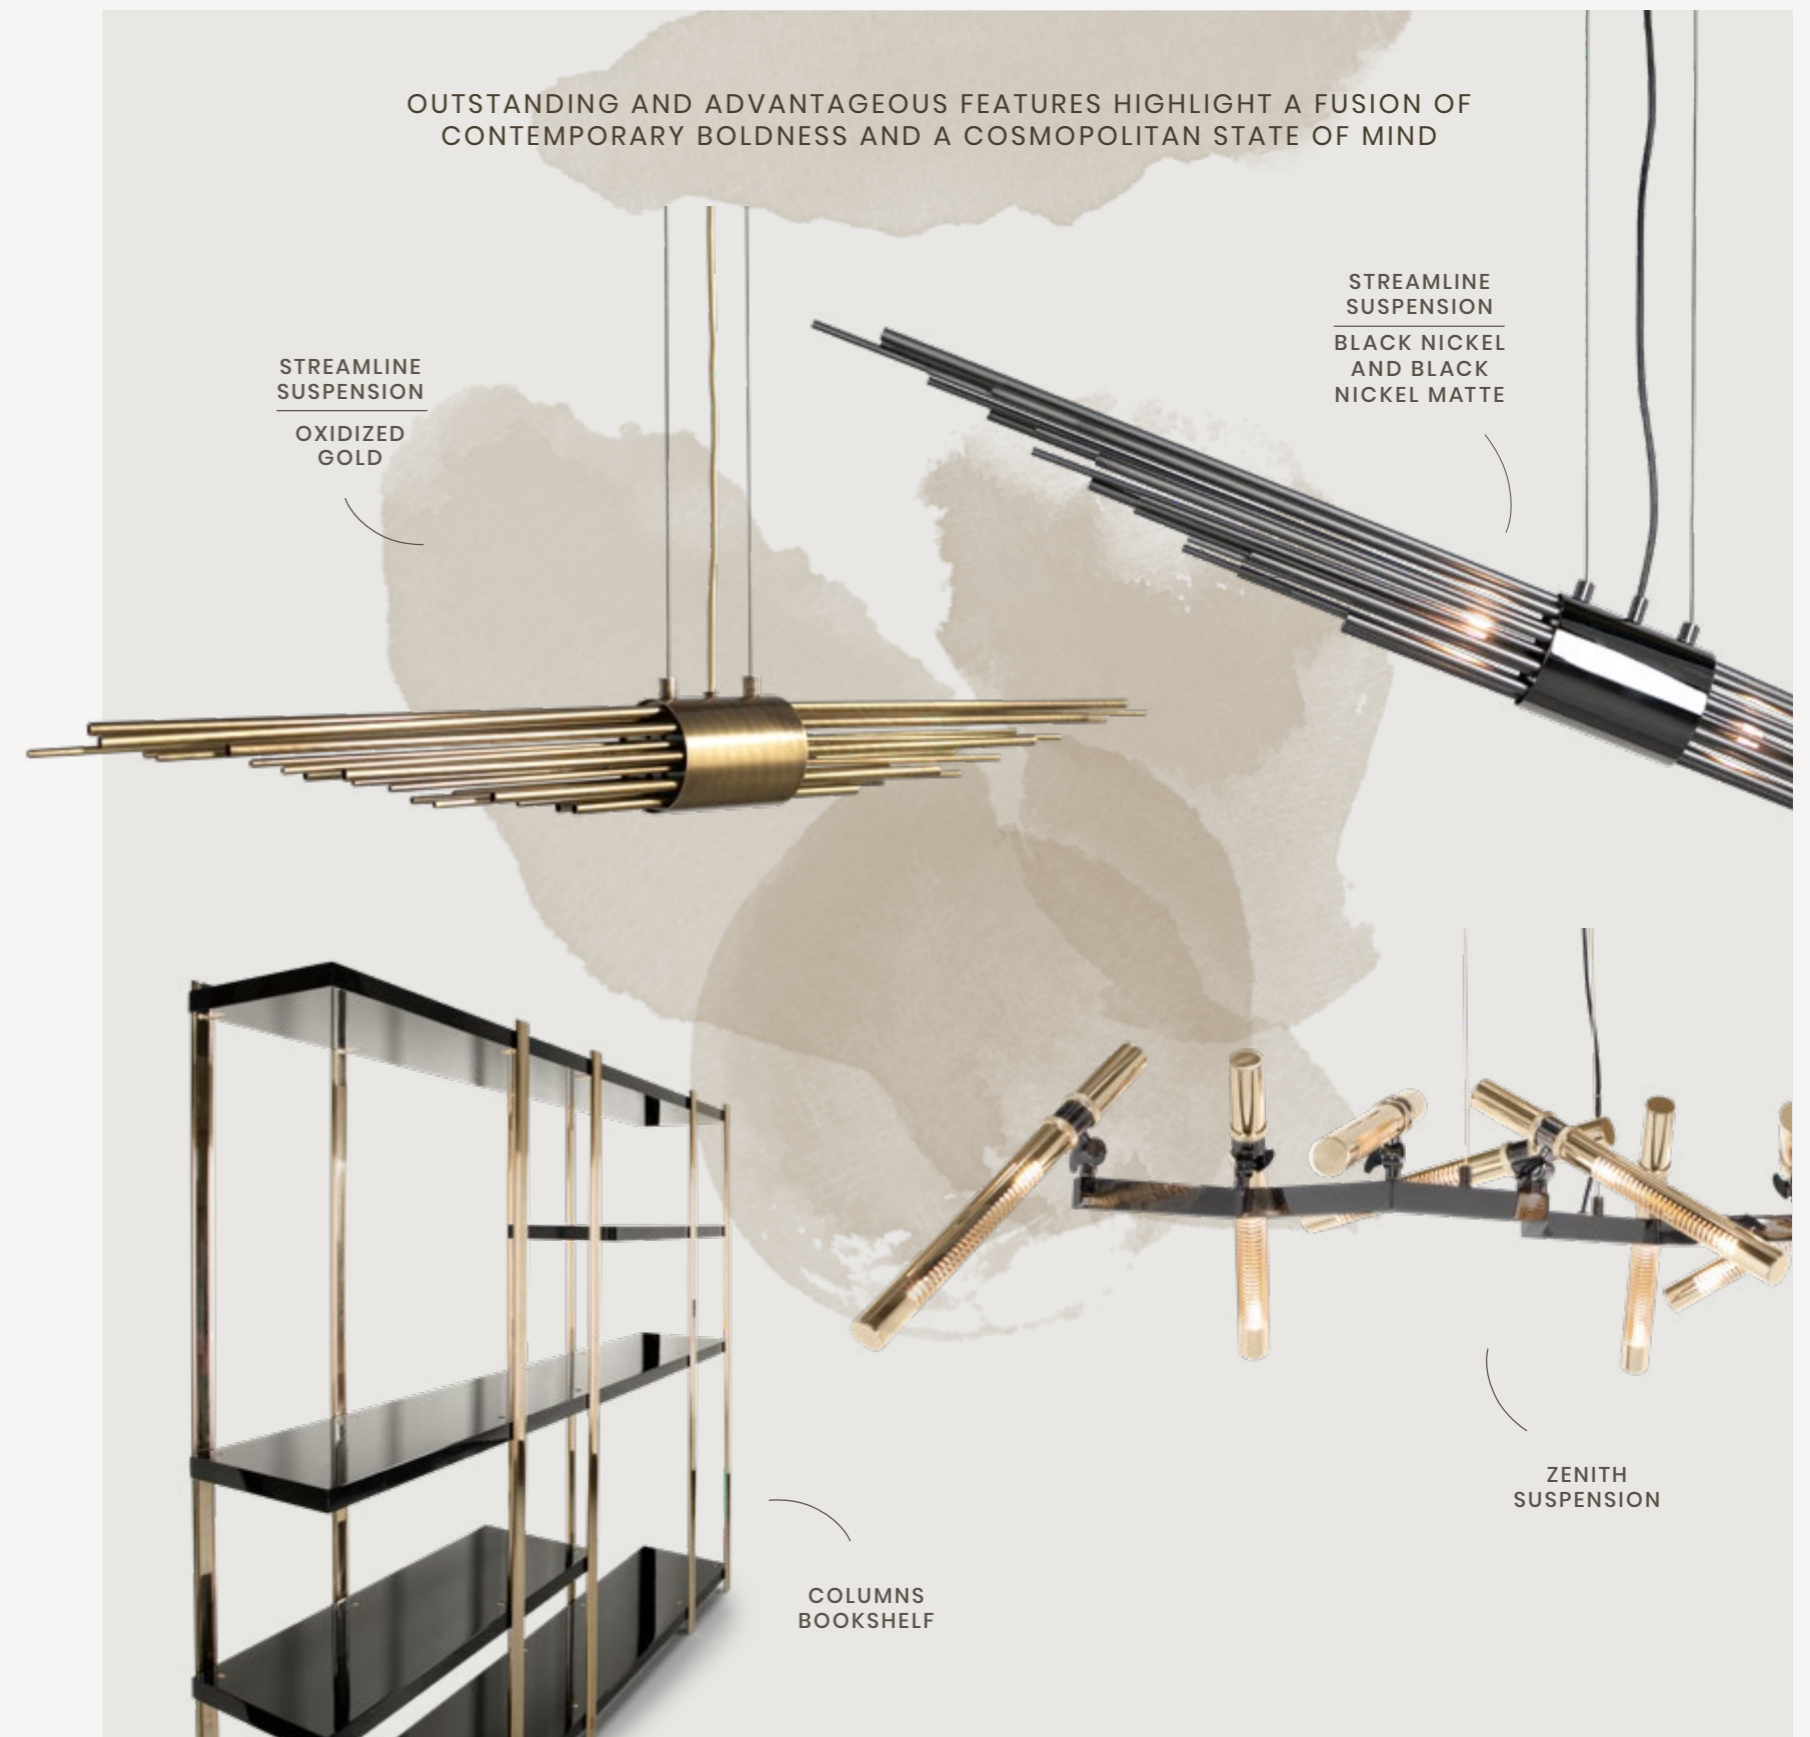

RAINFOREST  
FLOOR LAMP

DESIGN  
MEETS  
NATURE

FEATURED PRODUCTS: RAINFOREST PLAFONNIER | GRACE STOOL

*Cutting-edge Modern Design*

TREND 4

FEATURED PRODUCTS: ZENITH SUSPENSION | HALO SUSPENSION | SEDERE CHAIR | CHARLOTTE DINING TABLE