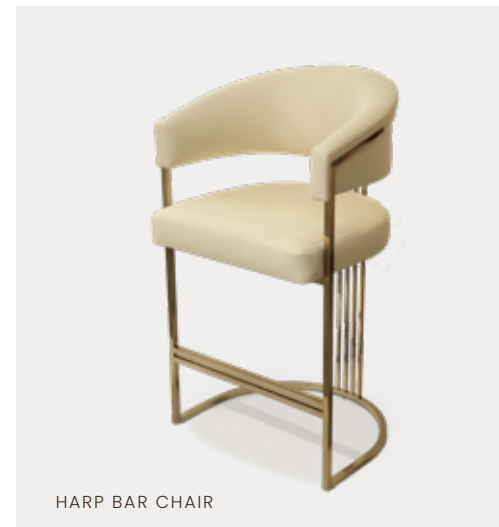

HARP BAR CHAIR

HARP COLLECTION

NEW INTERIOR DESIGNS

HARP DINING TABLE

HARP CENTER TABLE

HARP BAR CHAIR

HARP CONSOLE

NEW INTERIOR DESIGNS

Modern Day Elegance

Crafted with the finest materials and attention to detail, the **Marie Bookshelf** is the perfect blend of form and function. Its sleek and modern design makes it a versatile piece that can seamlessly fit into any interior design style.