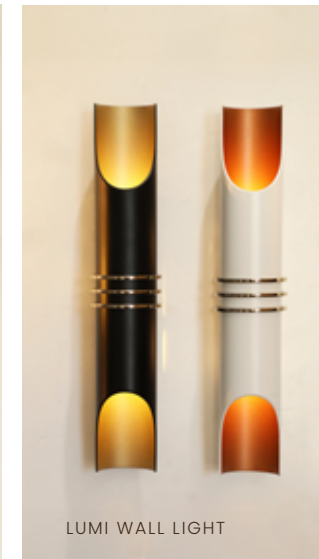

Lighting Solutions for Hospitality Business

Castro's hotel wall lights combine functionality with timeless elegance, seamlessly blending into various interior styles. From soft, warm glows to statement designs, each piece is designed with precision, crafted from premium materials, and adds a touch of sophistication to any space.

HOTEL LIGHTING SOLUTIONS

NEW WALL LIGHTING FIXTURES FOR THE HOSPITALITY BUSINESS