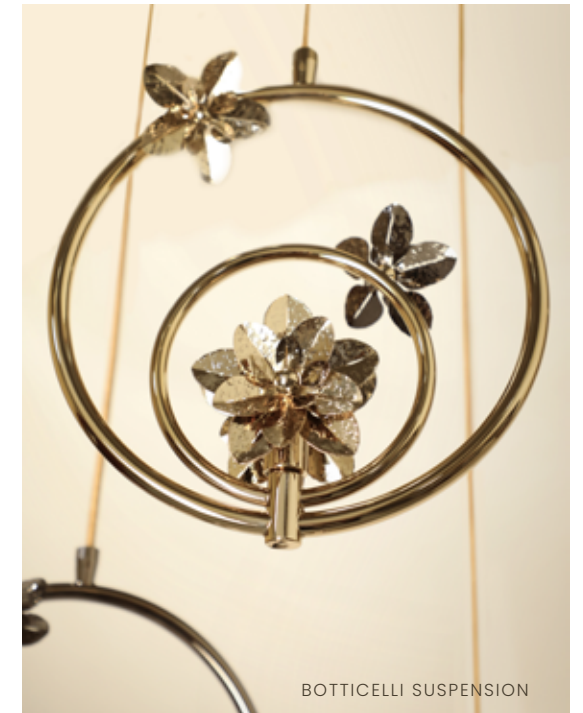

Graceful Curves and Intricate Design

STALA SUSPENSION & WALL LIGHT

STALA COLLECTION

NEW LIGHTING DESIGNS

STALA SUSPENSION

STALA PENDANT

The **Stala Suspension** is a lavish fusion of artistic brilliance and timeless sophistication, inspired by the enchanting beauty of stalactites. Crafted with unparalleled precision and infused with a passion for exquisite design, this extraordinary collection epitomizes elegance in its purest form.

STALA
SUSPENSION

STALA
PENDANT

STALA
WALL LIGHT

FLOW SUSPENSION

NEW LIGHTING DESIGNS

Flow Suspension embodies the notion of complete customization, allowing each piece to be tailored to fit the unique aesthetic of any space. It's a completely customizable modern lighting fixture that can be designed with different sizes and curve configurations. The flowing lines and graceful forms invite a sense of movement, creating an infinite feeling that elevates the ambiance of the interiors. Whether it's a soft, ambient glow for a cozy evening or a brilliant illumination for lively gatherings, "Flow" adapts seamlessly to any occasion.

BOTTICELLI SUSPENSION

BOTTICELLI COLLECTION

NEW LIGHTING DESIGNS

NEW LIGHTING DESIGNS

BOTTICELLI WALL LIGHT

BOTTICELLI SUSPENSION

A touch of Artistic Flair and Sophistication

The **Botticelli Suspension** was inspired by the timeless beauty of Sandro Botticelli's iconic masterpieces. This exquisite lighting fixture epitomizes the enchanting allure of spring, the opulent elegance of the Renaissance.

BOTTICELLI
SUSPENSION

BOTTICELLI
PENDANT

BOTTICELLI
WALL LIGHT

CENTURION TABLE LAMP

CENTURION TABLE LAMP

NEW LIGHTING DESIGNS

Striking Design and Impeccable Craftsmanship

Crafted from luxurious golden brass, this table lamp encapsulates the essence of strength, valour, and timeless elegance. Each curve and line is meticulously crafted to evoke the spirit of ancient armour, while the golden brass finish adds a touch of opulence and grandeur.