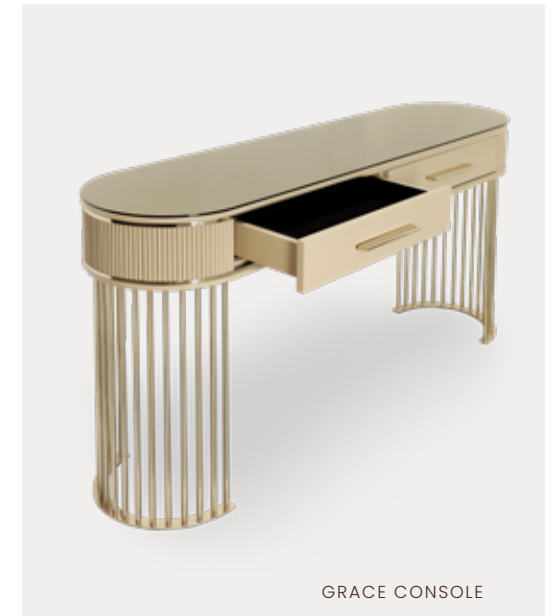

MOON SIDE TABLE

MOON CENTER TABLES

Grace and Sophistication

This refined collection seamlessly integrates the enchantment of brass and marble, harmoniously merging their allure to forge a captivating centerpiece that infuses any setting with a subtle yet undeniable sense of opulence.

GRACE BOOKSHELF

GRACE COLLECTION

NEW INTERIOR DESIGNS

GRACE STOOL

GRACE CONSOLE

GRACE CENTER TABLES

*Embodiment of Sophistication
and Timeless Elegance*

This refined collection seamlessly integrates the enchantment of brass and marble, harmoniously merging their allure to forge a captivating centrepiece that infuses any setting with a subtle yet undeniable sense of opulence.