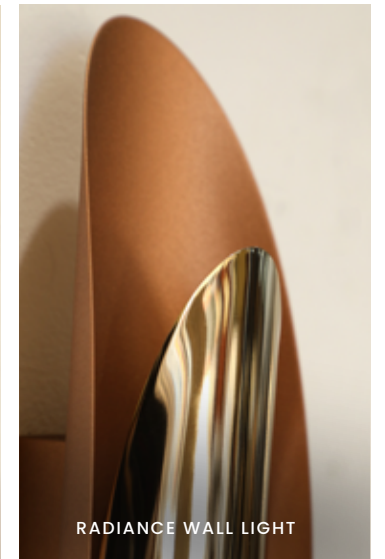

Lighting Solutions for Hospitality Business

Castro's hotel wall lights combine functionality with timeless elegance, seamlessly blending into various interior styles. From soft, warm glows to statement designs, each piece is designed with precision, crafted from premium materials, and adds a touch of sophistication to any space.

HOTEL LIGHTING SOLUTIONS

NEW WALL LIGHTING FIXTURES FOR THE HOSPITALITY BUSINESS