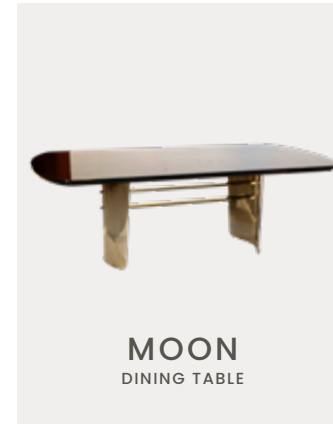

COLUMNS CENTER TABLES

COLUMNS CENTER TABLE & SIDE TABLE

COLUMNS SIDE TABLE

COLUMNS CENTER TABLE

COLUMNS COLLECTION

NEW INTERIOR DESIGNS

*Crafted with the Finest Materials
and Attention to Detail*

Eléa Dining Table embodies the concept of Hellenic in a way that celebrates the glorious Ancient Greece and the profound impact it had on Western civilizations. The Eléa Dining Table is a fashionable addition to spaces that brilliantly capture a balanced, softly lit style that will leave your guests amazed.

ELÉA DINING TABLE

NEW INTERIOR DESIGNS

MOON COLLECTION

NEW INTERIOR DESIGNS

NEW INTERIOR DESIGNS

MOON
DINING TABLE

MOON
CENTER TABLE

MOON
SIDE TABLE