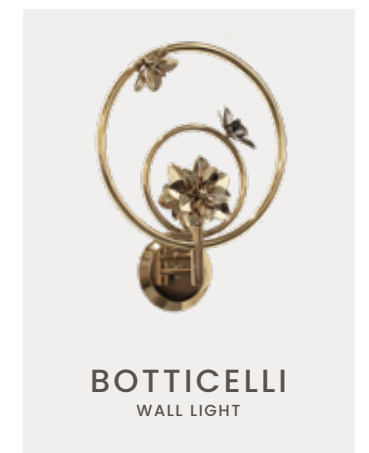

Graceful Curves and Intricate Design

STALA SUSPENSION & WALL LIGHT

STALA COLLECTION

NEW LIGHTING DESIGNS

STALA SUSPENSION

STALA PENDANT

The **Stala Suspension** is a lavish fusion of artistic brilliance and timeless sophistication, inspired by the enchanting beauty of stalactites. Crafted with unparalleled precision and infused with a passion for exquisite design, this extraordinary collection epitomizes elegance in its purest form.

STALA
SUSPENSION

STALA
PENDANT

STALA
WALL LIGHT

FLOW SUSPENSION

NEW LIGHTING DESIGNS

Flow Suspension embodies the notion of complete customization, allowing each piece to be tailored to fit the unique aesthetic of any space. It's a completely customizable modern lighting fixture that can be designed with different sizes and curve configurations. The flowing lines and graceful forms invite a sense of movement, creating an infinite feeling that elevates the ambiance of the interiors. Whether it's a soft, ambient glow for a cozy evening or a brilliant illumination for lively gatherings, "Flow" adapts seamlessly to any occasion.

BOTTICELLI SUSPENSION

BOTTICELLI COLLECTION

NEW LIGHTING DESIGNS

NEW LIGHTING DESIGNS

BOTTICELLI WALL LIGHT

BOTTICELLI SUSPENSION

A touch of Artistic Flair and Sophistication

The **Botticelli Suspension** was inspired by the timeless beauty of Sandro Botticelli's iconic masterpieces. This exquisite lighting fixture epitomizes the enchanting allure of spring, the opulent elegance of the Renaissance.

BOTTICELLI
SUSPENSION

BOTTICELLI
PENDANT

BOTTICELLI
WALL LIGHT

CENTURION TABLE LAMP

CENTURION TABLE LAMP

NEW LIGHTING DESIGNS

Striking Design and Impeccable Craftsmanship

Crafted from luxurious golden brass, this table lamp encapsulates the essence of strength, valour, and timeless elegance. Each curve and line is meticulously crafted to evoke the spirit of ancient armour, while the golden brass finish adds a touch of opulence and grandeur.