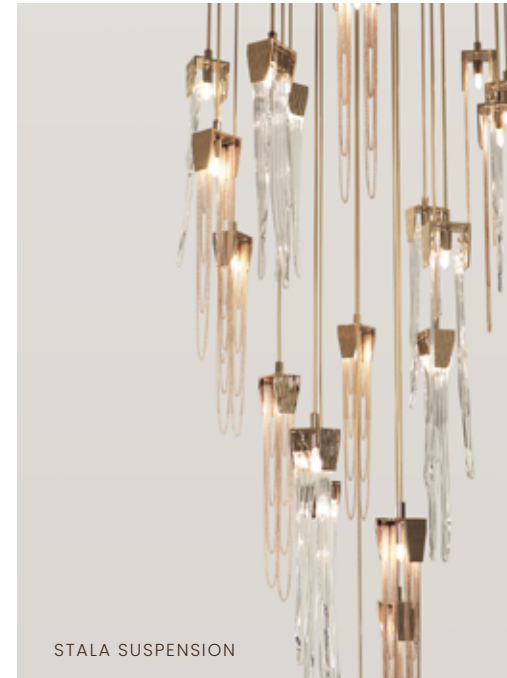

BOTTICELLI WALL LIGHT

STALA PENDANT

NEW LIGHTING DESIGNS

MASAI PENDANT

NEW LIGHTING DESIGNS

Inspired by the graceful Masai Giraffe and the unique patterns of its long neck, the Masai Collection elegantly mirrors these magnificent natural motifs with a design that exudes timeless sophistication.

Graceful Curves and Intricate Design

STALA SUSPENSION & WALL LIGHT

STALA COLLECTION

NEW LIGHTING DESIGNS

STALA SUSPENSION

STALA PENDANT

The **Stala Suspension** is a lavish fusion of artistic brilliance and timeless sophistication, inspired by the enchanting beauty of stalactites. Crafted with unparalleled precision and infused with a passion for exquisite design, this extraordinary collection epitomizes elegance in its purest form.

STALA
SUSPENSION

STALA
PENDANT

STALA
WALL LIGHT

FLOW SUSPENSION

NEW LIGHTING DESIGNS

Flow Suspension embodies the notion of complete customization, allowing each piece to be tailored to fit the unique aesthetic of any space. It's a completely customizable modern lighting fixture that can be designed with different sizes and curve configurations. The flowing lines and graceful forms invite a sense of movement, creating an infinite feeling that elevates the ambiance of the interiors. Whether it's a soft, ambient glow for a cozy evening or a brilliant illumination for lively gatherings, "Flow" adapts seamlessly to any occasion.