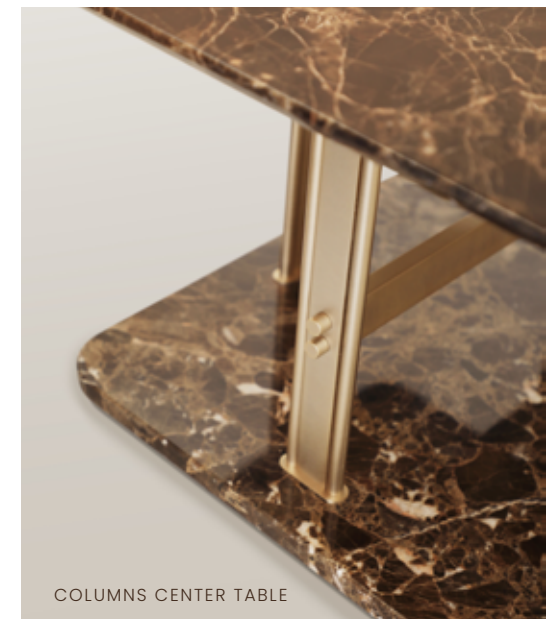

TIFFANY SIDEBOARD

TIFFANY CENTER TABLE

TIFFANY COLLECTION

NEW INTERIOR DESIGNS

NEW INTERIOR DESIGNS

Modern Day Elegance

This refined collection seamlessly integrates the enchantment of brass and marble, harmoniously merging their allure to forge a captivating centrepiece that infuses any setting with a subtle yet undeniable sense of opulence.

COLUMNS CENTER TABLES

COLUMNS CENTER TABLE & SIDE TABLE

COLUMNS SIDE TABLE

COLUMNS CENTER TABLE

COLUMNS COLLECTION

NEW INTERIOR DESIGNS

*Crafted with the Finest Materials
and Attention to Detail*

Eléa Dining Table embodies the concept of Hellenic in a way that celebrates the glorious Ancient Greece and the profound impact it had on Western civilizations. The Eléa Dining Table is a fashionable addition to spaces that brilliantly capture a balanced, softly lit style that will leave your guests amazed.