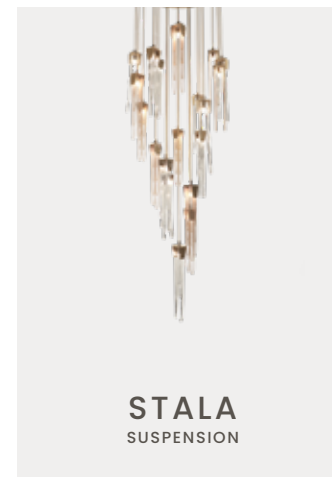

Graceful Curves and Intricate Design

STALA SUSPENSION & WALL LIGHT

STALA COLLECTION

NEW LIGHTING DESIGNS

STALA SUSPENSION

STALA PENDANT

The **Stala Suspension** is a lavish fusion of artistic brilliance and timeless sophistication, inspired by the enchanting beauty of stalactites. Crafted with unparalleled precision and infused with a passion for exquisite design, this extraordinary collection epitomizes elegance in its purest form.

STALA
SUSPENSION

STALA
PENDANT

STALA
WALL LIGHT

FLOW SUSPENSION

NEW LIGHTING DESIGNS

Flow Suspension embodies the notion of complete customization, allowing each piece to be tailored to fit the unique aesthetic of any space. It's a completely customizable modern lighting fixture that can be designed with different sizes and curve configurations. The flowing lines and graceful forms invite a sense of movement, creating an infinite feeling that elevates the ambiance of the interiors. Whether it's a soft, ambient glow for a cozy evening or a brilliant illumination for lively gatherings, "Flow" adapts seamlessly to any occasion.