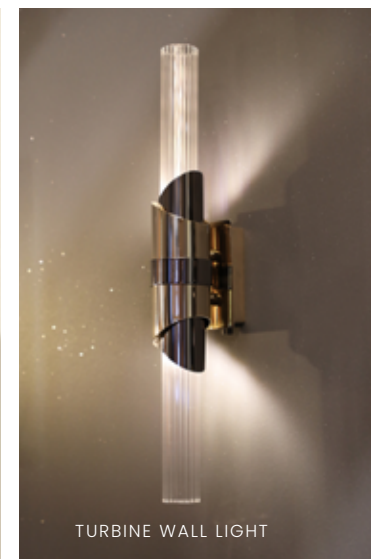

Graceful Curves and Intricate Design

STALA SUSPENSION & WALL LIGHT

STALA COLLECTION

NEW LIGHTING DESIGNS

STALA SUSPENSION

STALA PENDANT

The **Stala Suspension** is a lavish fusion of artistic brilliance and timeless sophistication, inspired by the enchanting beauty of stalactites. Crafted with unparalleled precision and infused with a passion for exquisite design, this extraordinary collection epitomizes elegance in its purest form.

STALA
SUSPENSION

STALA
PENDANT

STALA
WALL LIGHT

FLOW SUSPENSION

NEW LIGHTING DESIGNS

Flow Suspension embodies the notion of complete customization, allowing each piece to be tailored to fit the unique aesthetic of any space. It's a completely customizable modern lighting fixture that can be designed with different sizes and curve configurations. The flowing lines and graceful forms invite a sense of movement, creating an infinite feeling that elevates the ambiance of the interiors. Whether it's a soft, ambient glow for a cozy evening or a brilliant illumination for lively gatherings, "Flow" adapts seamlessly to any occasion.

HOTEL LIGHTING SOLUTIONS

NEW WALL LIGHTING FIXTURES FOR THE HOSPITALITY BUSINESS

REFLEX WALL LIGHT

LUMI WALL LIGHT

RADIANCE WALL LIGHT

ORION WALL LIGHT

AURA WALL LIGHT

TURBINE WALL LIGHT