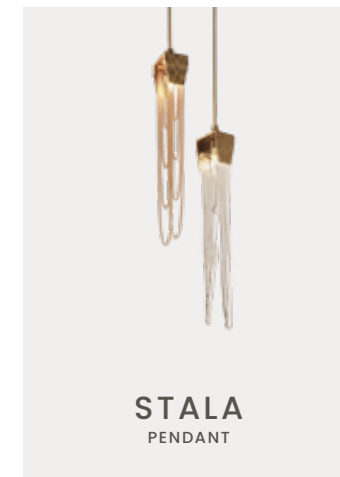

BOTTICELLI WALL LIGHT

STALA PENDANT

NEW LIGHTING DESIGNS

MASAI PENDANT

NEW LIGHTING DESIGNS

Inspired by the graceful Masai Giraffe and the unique patterns of its long neck, the Masai Collection elegantly mirrors these magnificent natural motifs with a design that exudes timeless sophistication.

Graceful Curves and Intricate Design

STALA SUSPENSION & WALL LIGHT

STALA COLLECTION

NEW LIGHTING DESIGNS

STALA SUSPENSION

STALA PENDANT

The **Stala Suspension** is a lavish fusion of artistic brilliance and timeless sophistication, inspired by the enchanting beauty of stalactites. Crafted with unparalleled precision and infused with a passion for exquisite design, this extraordinary collection epitomizes elegance in its purest form.

STALA
SUSPENSION

STALA
PENDANT

STALA
WALL LIGHT

FLOW SUSPENSION

NEW LIGHTING DESIGNS

Flow Suspension embodies the notion of complete customization, allowing each piece to be tailored to fit the unique aesthetic of any space. It's a completely customizable modern lighting fixture that can be designed with different sizes and curve configurations. The flowing lines and graceful forms invite a sense of movement, creating an infinite feeling that elevates the ambiance of the interiors. Whether it's a soft, ambient glow for a cozy evening or a brilliant illumination for lively gatherings, "Flow" adapts seamlessly to any occasion.