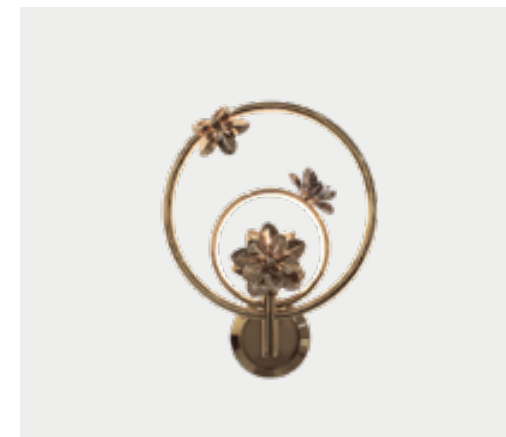

BOTTICELLI WALL LIGHT
7021.1

H 33 CM 13 IN | W 26 CM 10.2 IN | D 12 CM 4.7 IN
● 2 UNIT | gold plated