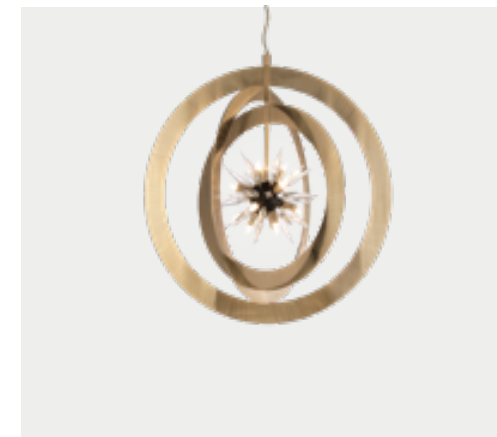

GALILEI SUSPENSION
9150.70

H 70 CM 27.5 IN | DØ 70 CM 27.5 IN
● 1 UNIT | gold brushed