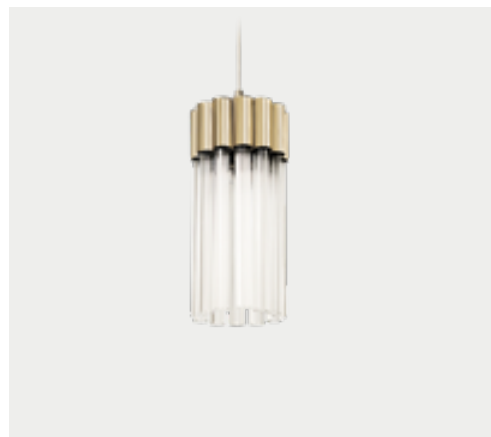

H 30 CM 31 IN | W 9 CM 3.5 IN | D 16 CM 6.6 IN

- 1 UNIT | black nickel

ORION WALL LIGHT
3200.2

H 60 CM 16.9 IN | W 5.5 CM 2.1 IN | D 7.5 CM 2.9 IN

- 1 UNIT | gold plated
- 1 UNIT | nickel plated

METIER WALL LIGHT
9591.2

H 115 CM 45.2 IN | W 8 CM 3.1 IN | D 11 CM 4.3 IN

- 13 UNITS | gold plated

PENDANT

GIO PENDANT
9890.3

H 150 CM 59 IN | DØ 20 CM 7.8 IN
●●● 1 UNIT | gold brushed & black nickel

GIO PENDANT
9890.1

H 43 CM 16.7 IN | DØ 5 CM 2 IN
●●● 9 UNITS | gold & black nickel

ARCADE PENDANT
9883.15

H 10 CM 3.9 IN | DØ 80 CM 31.4 IN
● 4 UNITS | nickel plated

AVOLTO PENDANT
9120.1

H 85 CM 33.4 IN | DØ 7 CM 2.7 IN
● 23 UNITS | gold plated

AVANY PENDANT
9570.25

H 110 CM 43 IN | DØ 25 CM 9.8 IN
● 1 UNIT | gold (square tubes) & black matte nickel (round tubes)