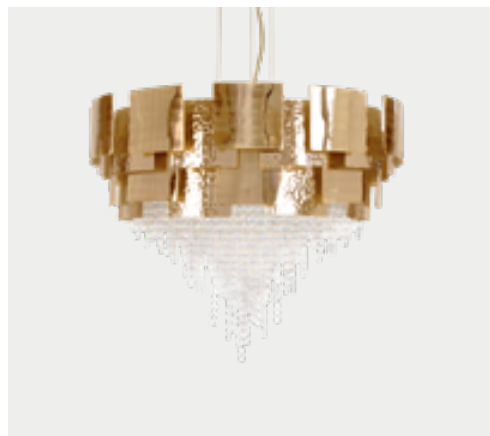

H 45 CM 17.7 IN | DØ 120 CM 47.2 IN

● 1 UNIT | gold plated

BYRON SUSPENSION
9970.80

H 45 CM 17.7 IN | DØ 80 CM 31.4 IN

● 1 UNIT | gold plated

LEVIEV SUSPENSION
9850.60

H 9 CM 3.5 IN | DØ 60 CM 23.6 IN

● 1 UNIT | gold plated

SKYLAR SUSPENSION
9870.100

H 35 CM 13.7 IN | DØ 100 CM 39.4 IN

● 1 UNIT | brushed gold matte

● 1 UNIT | oxidized gold

MONDRIAN SUSPENSION
9180.80

H 70 CM 27.5 IN | DØ 80 CM 31.4 IN

● 3 UNITS | gold plated

● 1 UNIT | nickel