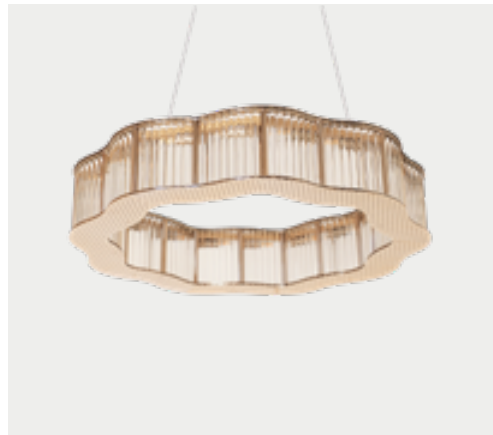

H 50 CM 19.6 IN | DØ 80 CM 31.4 IN
● 6 UNITS | gold plated

ARCADE SUSPENSION
9880.80

H 40 CM 15.7 IN | DØ 80 CM 31 IN
● 2 UNITS | gold plated

ROYAL SUSPENSION
9168.100

H 35 CM 13.7 IN | DØ 100 CM 39 IN
● 1 UNIT | gold plated

ROYAL SUSPENSION
9160.100

H 100 CM 39 IN | DØ 100 CM 39 IN
● 2 UNIT | gold
● 1 UNIT | brushed gold

COSMOPOLITAN SUSPENSION
9980.100

H 15 CM 5.9 IN | DØ 100 CM 39 IN
● 1 UNIT | gold plated

CIELO CHANDELIER SUSPENSION
9743.110