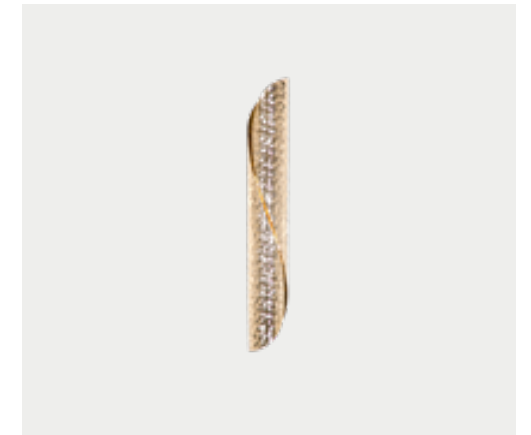

ELVEN WALL LIGHT
9720.2

H 60 CM 23.6 IN | DØ 9 CM 3.5 IN | D 11 CM 4 IN
● 5 UNITS | gold plated