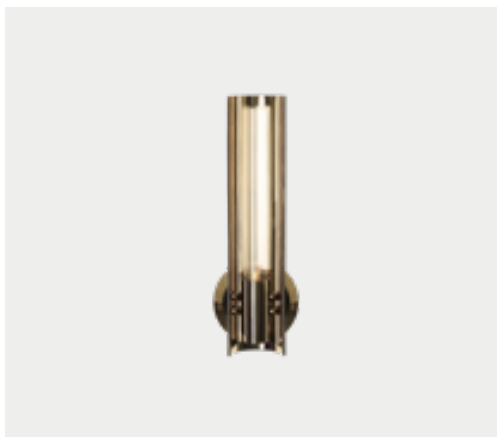

BACCARA WALL LIGHT
9750.1

H 42 CM 16.5 IN | W 9.3 CM 3.6 IN

- 21 UNITS | gold plated
- 1 UNIT | gold matte