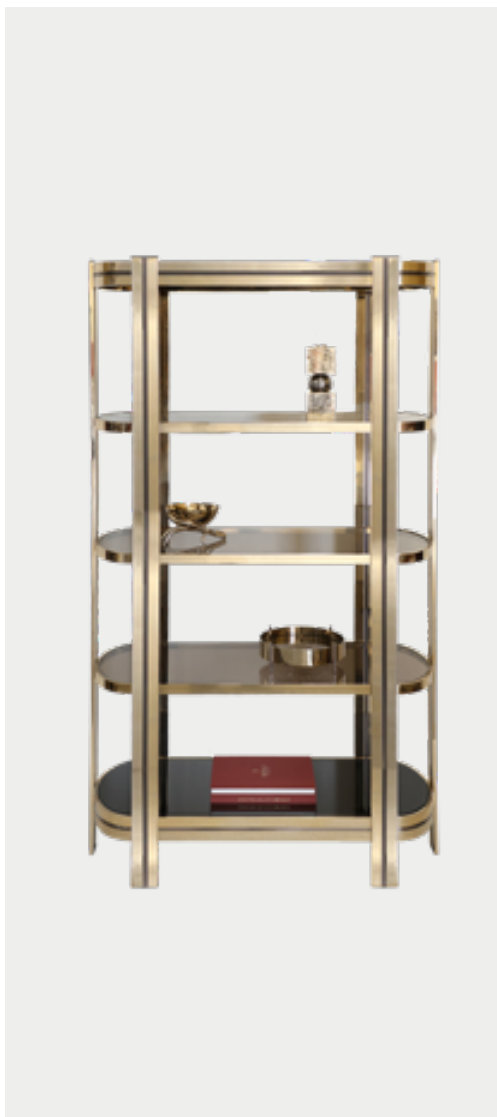

MARIE BOOKSHELF
MARIE.BOO

H 180 CM 70.8 IN | W 100 CM 39.3 IN | D 45 CM 17.7 IN
● 2 UNITS | gold plated

MONDRIAN CABINET
MONDRIAN.CAB

H 170 CM 66.9 IN | W 100 CM 39 IN | D 45 CM 17.7 IN
● 1 UNIT | gold plated & eucalyptus wood