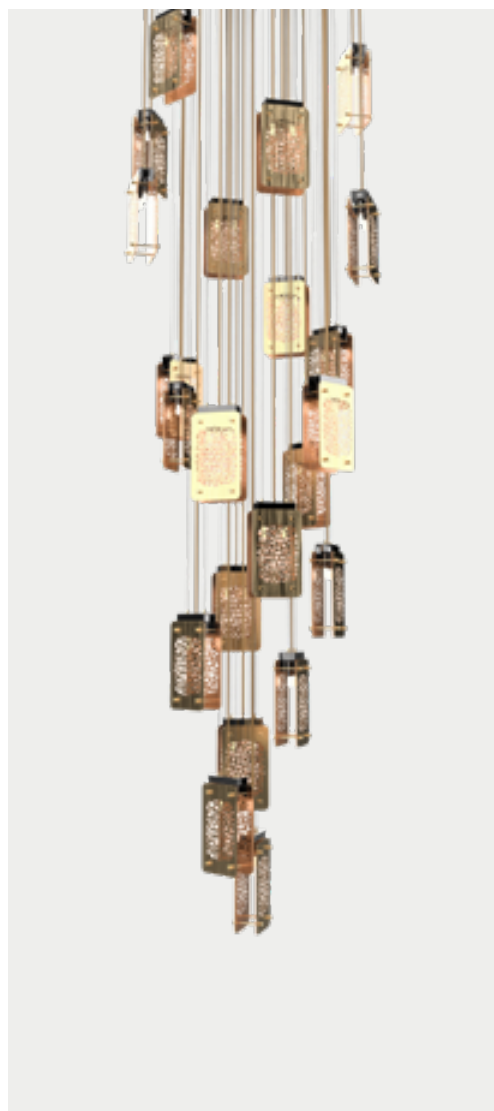

SAFARI CHANDELIER SUSPENSION
9833.22

H 250 CM 98.4 IN | DØ 80 CM 31.4 IN
● 1 UNIT | gold brushed, black nickel brushed
(black matte wood base)