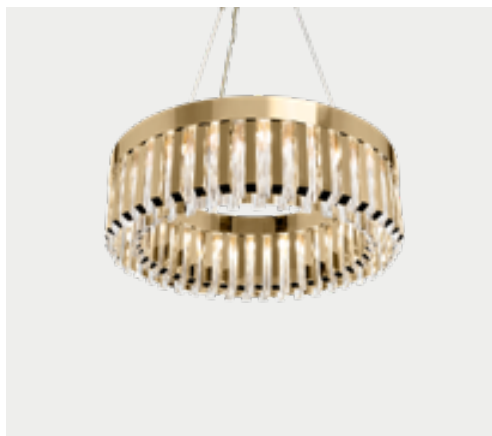

RAINFOREST GLASS SUSPENSION
9820.150G

H 250 CM 98.4 IN | DØ 150 CM 59 IN
 ● 1 UNIT | gold plated
 ● 1 UNIT | gold & glass leaves (white wood base)

RAINFOREST SUSPENSION
9820.150

H 250 CM 98.4 IN | DØ 150 CM 59 IN
 ●● 1 UNIT | gold & black nickel (white wood base)

H 45 CM 17.7 IN | DØ 120 CM 47.2 IN

● 1 UNIT | gold plated

BYRON SUSPENSION
9970.80

H 45 CM 17.7 IN | DØ 80 CM 31.4 IN

● 1 UNIT | gold plated

LEVIEV SUSPENSION
9850.60

H 9 CM 3.5 IN | DØ 60 CM 23.6 IN

● 1 UNIT | gold plated

SKYLAR SUSPENSION
9870.100

H 35 CM 13.7 IN | DØ 100 CM 39.4 IN

● 1 UNIT | brushed gold matte

● 1 UNIT | oxidized gold

MONDRIAN SUSPENSION
9180.80

H 70 CM 27.5 IN | DØ 80 CM 31.4 IN

● 3 UNITS | gold plated

● 1 UNIT | nickel