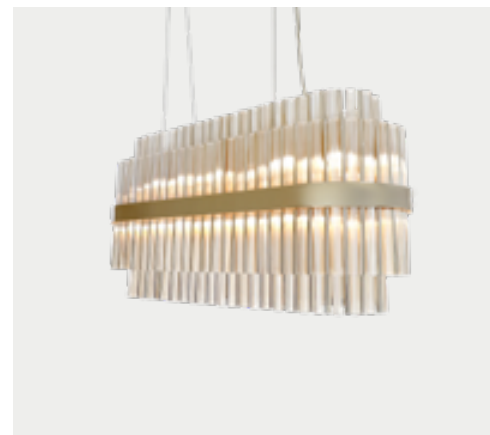

HALMA SNOOKER
9620.120x40

H 60 CM 23.6 IN | W 120 CM 47.2 IN | D 40 CM 15.7 IN
● 2 UNITS | gold plated