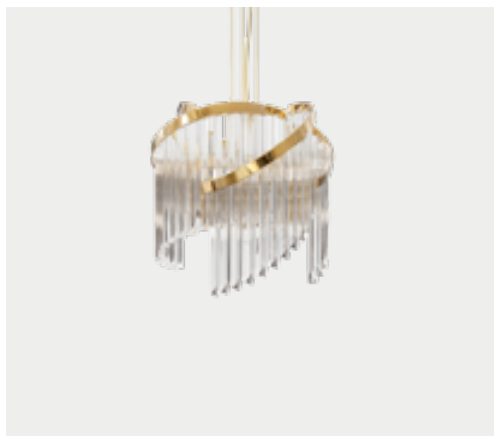

H 40 CM 15.7 IN | DØ 80 CM 31.4 IN
● 1 UNIT | nickel plated

STREAMLINE SUSPENSION
9270.80

H 29 CM 10.2 IN | DØ 80 CM 31.4 IN
● 1 UNIT | black nickel

TWIST SUSPENSION
5915

H 220 CM 86.6 IN | DØ 100 CM 43.3 IN
● **3 UNITS** | gold plated

METIER SUSPENSION
9590.1

H 8 CM 3.1 IN | W 115 CM 45 IN
● **6 UNITS** | gold

RIVIERA SUSPENSION
9703.80

H 40 CM 15.7 IN | DØ 80 CM 31.4 IN
● ● **1 UNIT** | gold & black nickel

CRYSTALLINE SUSPENSION
9530.1

H 100 CM 39 IN | DØ 12 CM 4.7 IN
● **4 UNITS** | gold plated

TWIST SUSPENSION
5915.70

H 45 CM 17.7 IN | DØ 70 CM 28 IN
● **1 UNIT** | gold plated

BOSTON SUSPENSION
8295.1

H 30 CM 12 IN | W 33 CM 13 IN | L 33 CM 13 IN
● ● **2 UNITS** | nickel plated