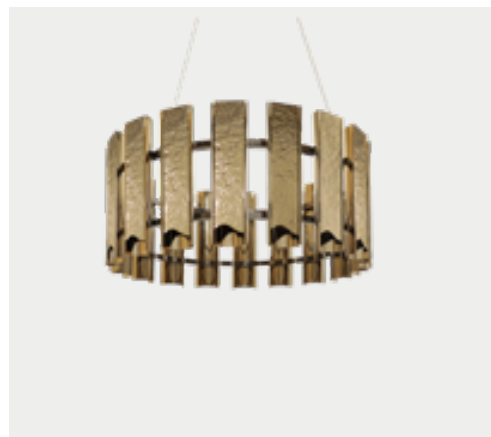

RIVIERA SUSPENSION
9703.80

H 40 CM 15.7 IN | DØ 80 CM 31.4 IN
● ● **1 UNIT** | gold & black nickel