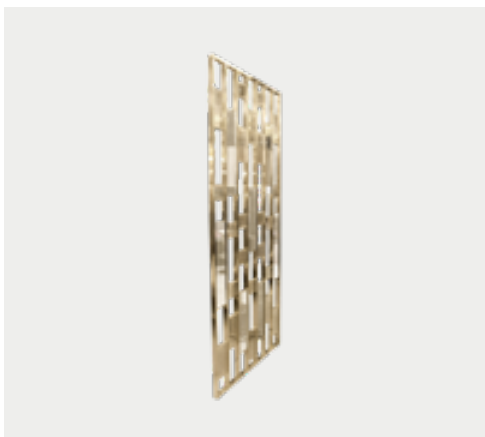

D 10 CM 3.9 IN | DØ 100 CM 39.3 IN
● 2 UNITS | gold plated

PATTERN MIRROR
PATTERN.MIR

D 4 CM 1.5 IN | DØ 100 CM 39.3 IN
● 2 UNITS | gold plated

PATTERN MIRROR
PATTERN.MIR.2

D 4 CM 1.5 IN | DØ 100 CM 39.3 IN
● 1 UNIT | gold plated

MARIE BOOKSHELF
MARIE.BOO

H 180 CM 70.8 IN | W 100 CM 39.3 IN | D 45 CM 17.7 IN
● 2 UNITS | gold plated

MONDRIAN CABINET
MONDRIAN.CAB

H 170 CM 66.9 IN | W 100 CM 39 IN | D 45 CM 17.7 IN
● 1 UNIT | gold plated & eucalyptus wood