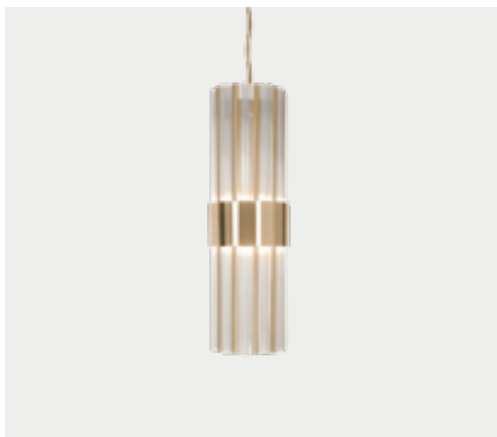

HALMA PENDANT
9620.1

H 60 CM 23.6 IN | DØ 19 CM 7.4 IN
● 16 UNITS | gold plated