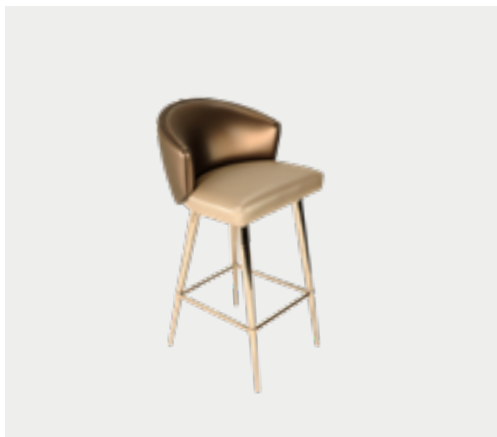

SEDERE BAR CHAIR
SEDERE.BAR

H 100 CM 39.4 IN | W 56 CM 22 IN | D 63 CM 24.8 IN
● 2 UNITS | gold plated & class B fabric