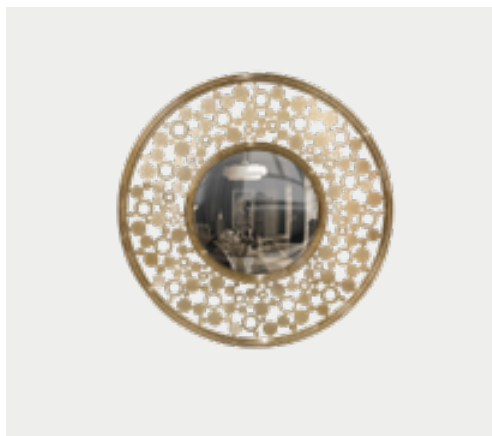

PATTERN MIRROR
PATTERN.MIR

D 4 CM 1.5 IN | DØ 100 CM 39.3 IN
● 2 UNITS | gold plated