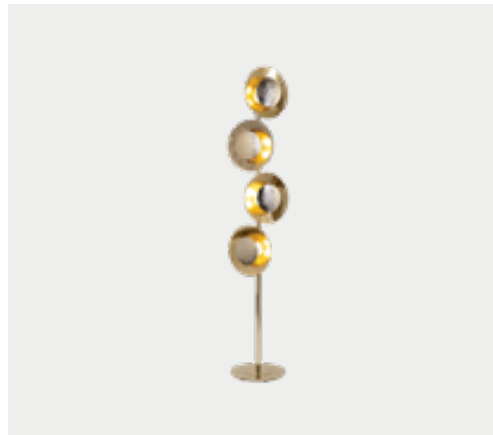

SKYLAR FLOOR LAMP
9872.40

H 170 CM 67.3 IN | DØ 40 CM 15.7 IN
● 1 UNIT | gold plated

ARCADE FLOOR LAMP
9882.20

H 165 CM 64.9 IN | DØ 40 CM 15.7 IN
● 4 UNITS | gold plated

BYRON FLOOR LAMP
9972.3

H 175 CM 68.9 IN | DØ 30 CM 11.8 IN
● 1 UNIT | gold plated

ROYAL FLOOR LAMP
9162.40

H 171 CM 67.3 IN | DØ 40 CM 15.7 IN
● 1 UNIT | gold plated

STREAMLINE FLOOR LAMP
9270.10

H 182 CM 71.6 IN | DØ 30 CM 11.8 IN
● 1 UNIT | gold plated

ECLIPSE FLOOR LAMP
9703.4

H 182 CM 71.6 IN | DØ 32 CM 12.5 IN
● 1 UNIT | gold plated