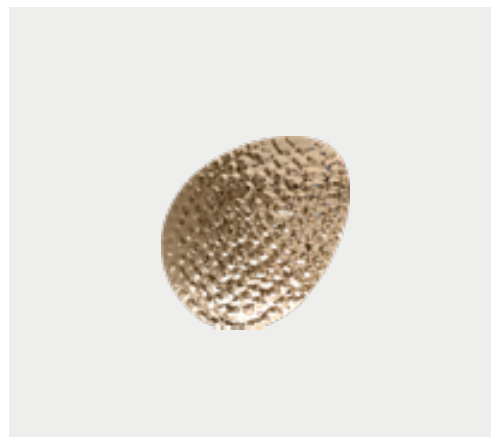

MASTERY WALL LIGHT
9300.30

H 30 CM 11.8 IN | W 23 CM 9 IN | D 12.5 CM 4.9 IN
● 1 UNIT | black nickel matte