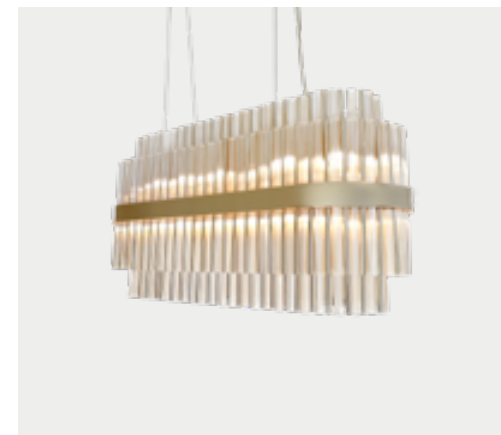

HALMA SNOOKER
9620.150x40

H 60 CM 23.6 IN | W 150 CM 59 IN | D 40 CM 15.7 IN
● 1 UNIT | gold plated