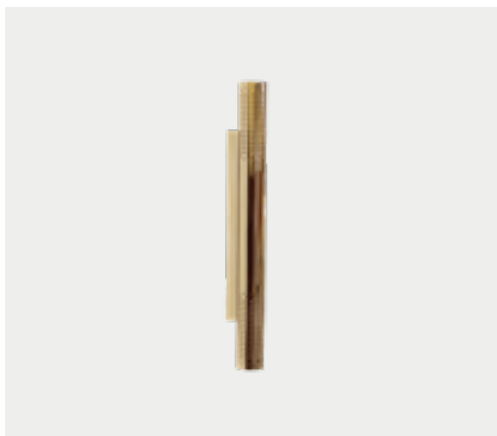

H 42 CM 16.5 IN | W 9.3 CM 3.6 IN

- 21 UNITS | gold plated
- 1 UNIT | gold matte

SKYLAR WALL LIGHT
9871.40

H 65 CM 25.5 IN | W 40 CM 15.7 IN | D 22 CM 8.6 IN

- 1 UNIT | gold plated

MADISON WALL LIGHT
8821.2

H 30 CM 31 IN | W 9 CM 3.5 IN | D 16 CM 6.6 IN

- 1 UNIT | black nickel

ORION WALL LIGHT
3200.2

H 60 CM 16.9 IN | W 5.5 CM 2.1 IN | D 7.5 CM 2.9 IN

- 1 UNIT | gold plated
- 1 UNIT | nickel plated

METIER WALL LIGHT
9591.2