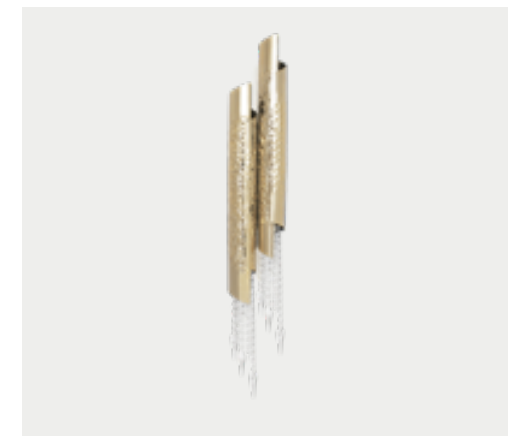

AVOLTO WALL LIGHT
9121.4

H 100 CM 39 IN | W 14 CM 5.5 IN | D 10 CM 3.9 IN
● 9 UNITS | gold plated