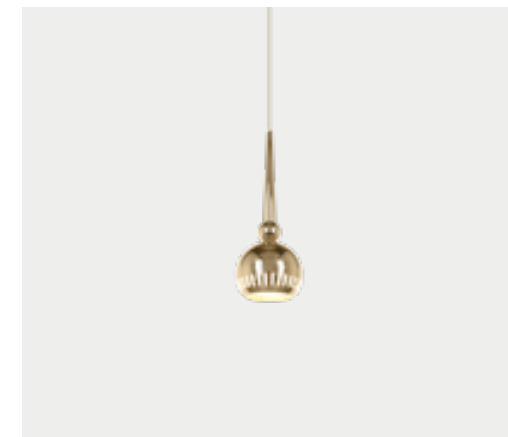

CRYSTALLINE SUSPENSION
9530.1

H 100 CM 39 IN | DØ 12 CM 4.7 IN
● **4 UNITS** | gold plated