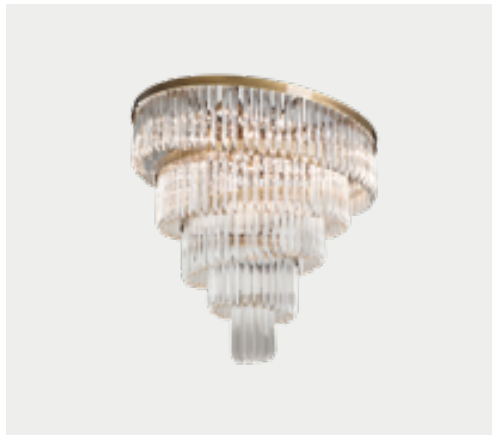

RAINFOREST GLASS SUSPENSION
9820.150G

H 250 CM 98.4 IN | DØ 150 CM 59 IN
 ● 1 UNIT | gold plated
 ● 1 UNIT | gold & glass leaves (white wood base)

RAINFOREST SUSPENSION
9820.150

H 250 CM 98.4 IN | DØ 150 CM 59 IN
 ●● 1 UNIT | gold & black nickel (white wood base)

MONDRIAN SUSPENSION
9183.80

H 40 CM 16.7 IN | DØ 80 CM 31.4 IN

● 4 UNITS | gold plated

MASTERY SUSPENSION
9302.100

H 158 CM 62.2 IN | DØ 100 CM 39 IN
● 1 UNIT | gold plated & black nickel

MASTERY SUSPENSION
9301.80

H 50 CM 19.6 IN | DØ 80 CM 31.4 IN
● 6 UNITS | gold plated

ARCADE SUSPENSION
9880.80

H 40 CM 15.7 IN | DØ 80 CM 31 IN
● 2 UNITS | gold plated

ROYAL SUSPENSION
9168.100

H 35 CM 13.7 IN | DØ 100 CM 39 IN
● 1 UNIT | gold plated

ROYAL SUSPENSION
9160.100

H 100 CM 39 IN | DØ 100 CM 39 IN
● 2 UNIT | gold
● 1 UNIT | brushed gold

COSMOPOLITAN SUSPENSION
9980.100

H 15 CM 5.9 IN | DØ 100 CM 39 IN
● 1 UNIT | gold plated

CIELO CHANDELIER SUSPENSION
9743.110