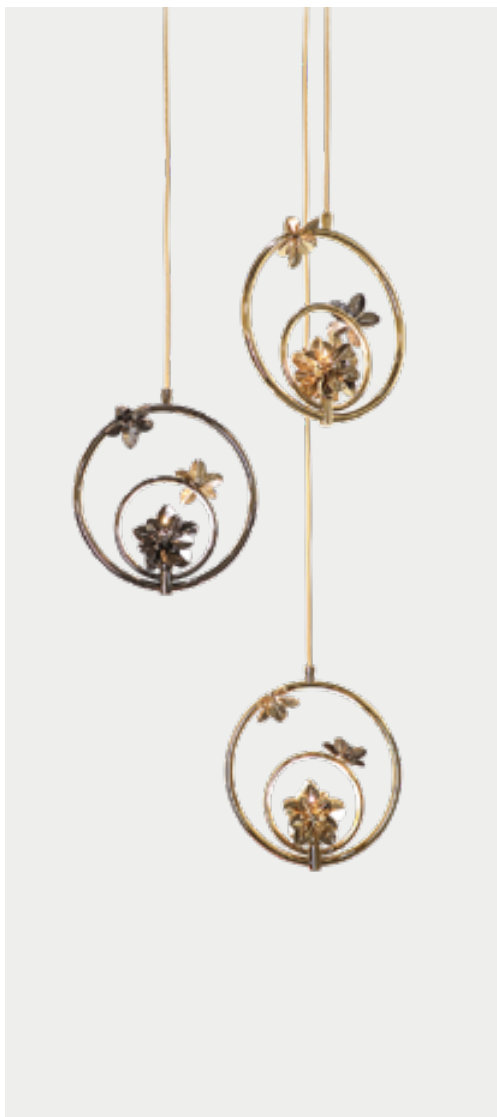

BOTTICELLI SUSPENSION
7020.3

H 33 CM 13 IN | W 26 CM 10.2 IN | D 10 CM 3.9 IN
(PER PENDANT)

● ● 4 UNITS | gold & black nickel plated