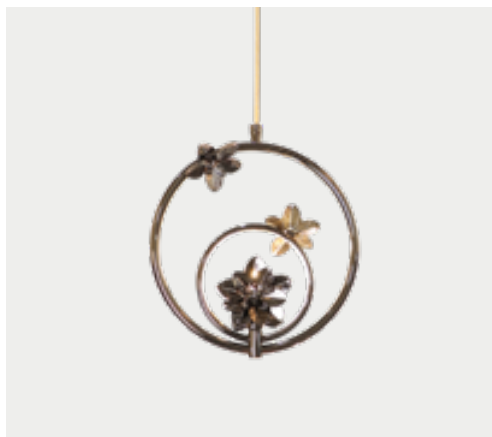

BOTTICELLI PENDANT
7020.1

H 28 CM 11 IN | W 26 CM 10.2 IN
● 1 UNIT | black nickel
● 2 UNITS | gold plated