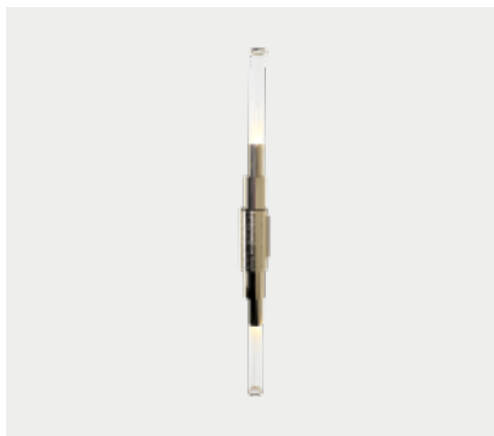

H 30 CM 31 IN | W 9 CM 3.5 IN | D 16 CM 6.6 IN

- 1 UNIT | black nickel

ORION WALL LIGHT
3200.2

H 60 CM 16.9 IN | W 5.5 CM 2.1 IN | D 7.5 CM 2.9 IN

- 1 UNIT | gold plated
- 1 UNIT | nickel plated

METIER WALL LIGHT
9591.2