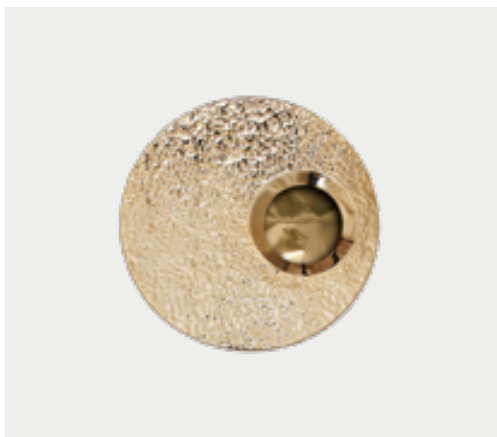

RAVEL WALL LIGHT
9022.30

H 30 CM 11.8 IN | D 6 CM 2.3 IN | DØ 30 CM 11.8 IN
● 1 UNIT | gold plated