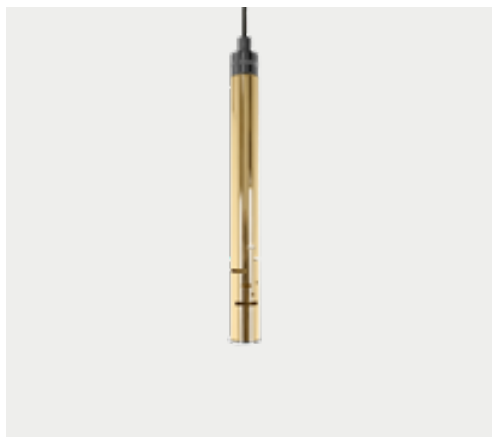

H 115 CM 45.2 IN | W 8 CM 3.1 IN | D 11 CM 4.3 IN

- 13 UNITS | gold plated

PENDANT

GIO PENDANT
9890.3

H 150 CM 59 IN | DØ 20 CM 7.8 IN
●●● 1 UNIT | gold brushed & black nickel

GIO PENDANT
9890.1

H 43 CM 16.7 IN | DØ 5 CM 2 IN
●●● 9 UNITS | gold & black nickel