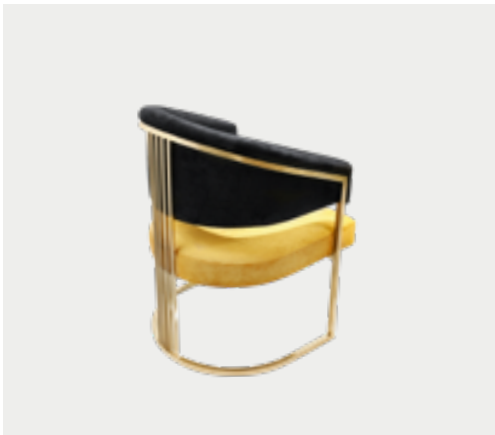

HARP CHAIR
HARP.C

H 90 CM 35.4 IN | W 66.5 CM 26.1 IN | D 60 CM 23.6 IN
● 2 UNITS | gold brushed & class C fabric
● 2 UNITS | gold plated & class C fabric