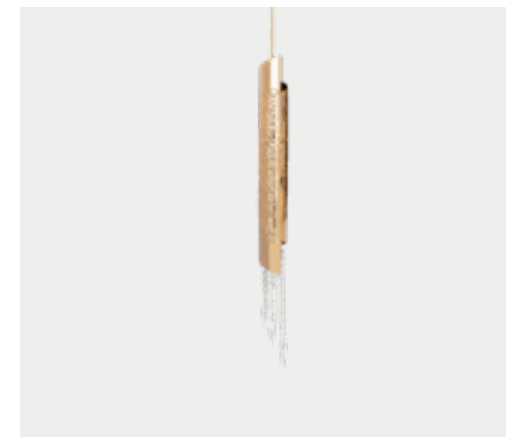

AVOLTO PENDANT
9120.1

H 85 CM 33.4 IN | DØ 7 CM 2.7 IN
● 23 UNITS | gold plated