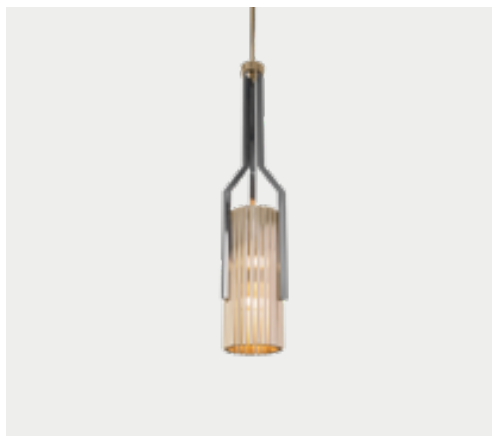

AVANY PENDANT
9570.25

H 110 CM 43 IN | DØ 25 CM 9.8 IN
● 1 UNIT | gold (square tubes) & black matte nickel (round tubes)