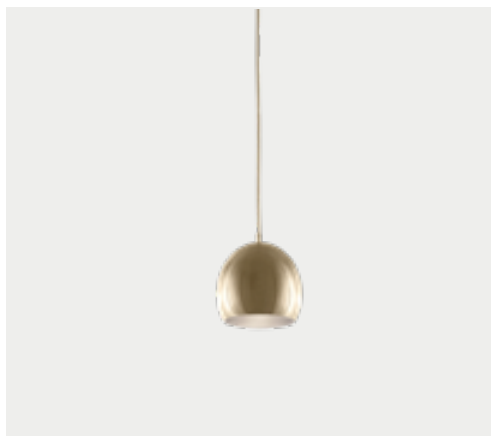

METIER SUSPENSION
9590.1

H 8 CM 3.1 IN | W 115 CM 45 IN
● **6 UNITS** | gold

RIVIERA SUSPENSION
9703.80

H 40 CM 15.7 IN | DØ 80 CM 31.4 IN
● ● **1 UNIT** | gold & black nickel

CRYSTALLINE SUSPENSION
9530.1

H 100 CM 39 IN | DØ 12 CM 4.7 IN
● **4 UNITS** | gold plated

TWIST SUSPENSION
5915.70

H 45 CM 17.7 IN | DØ 70 CM 28 IN
● **1 UNIT** | gold plated

BOSTON SUSPENSION
8295.1

H 30 CM 12 IN | W 33 CM 13 IN | L 33 CM 13 IN
● ● **2 UNITS** | nickel plated