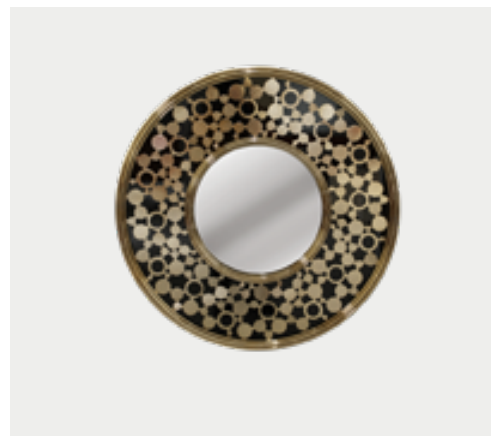

PATTERN MIRROR
PATTERN.MIR.2

D 4 CM 1.5 IN | DØ 100 CM 39.3 IN
● 1 UNIT | gold plated