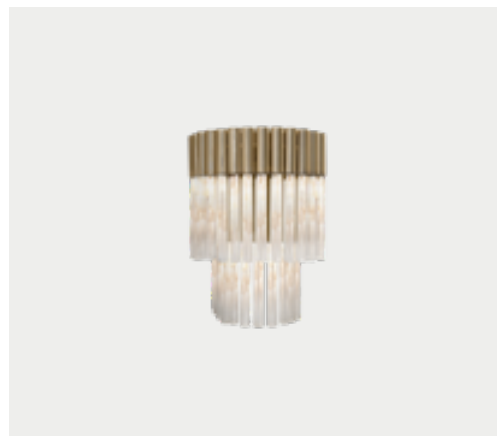

MASTERY WALL LIGHT
9300.30

H 30 CM 11.8 IN | W 23 CM 9 IN | D 12.5 CM 4.9 IN
 ● 1 UNIT | black nickel matte

BOTTICELLI WALL LIGHT
7021.1

H 33 CM 13 IN | W 26 CM 10.2 IN | D 12 CM 4.7 IN
 ● 2 UNIT | gold plated

MAEVE WALL LIGHT
8861.40

H 8 CM 3.1 IN | W 40 CM 15 IN | D 22 CM 8.6 IN
 ● 1 UNIT | gold plated

ARCADE WALL LIGHT
9881.40

H 51 CM 20 IN | W 40 CM 15.7 IN | D 20 CM 7.8 IN
 ● 1 UNIT | brushed gold

ROYAL WALL LIGHT
9161.40