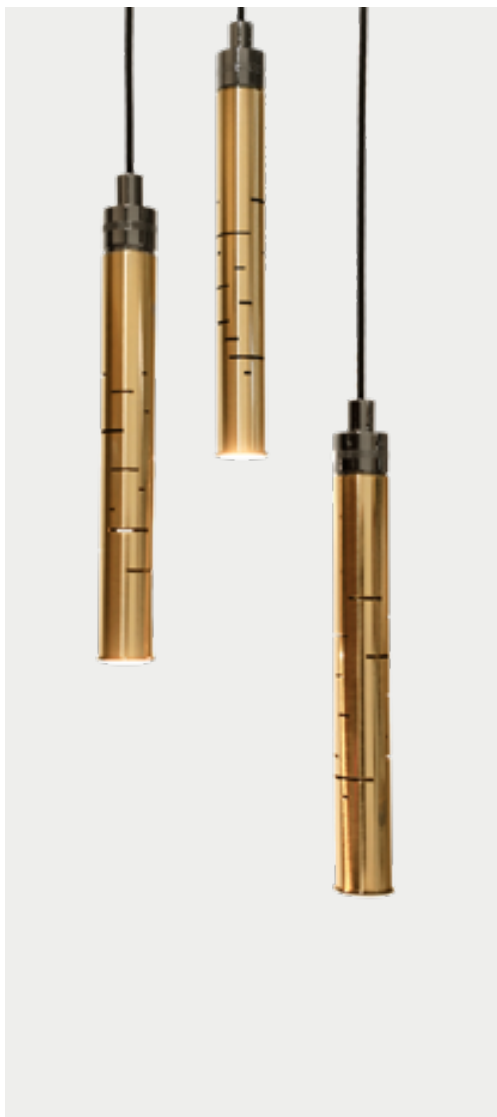

GIO PENDANT
9890.3

H 150 CM 59 IN | DØ 20 CM 7.8 IN
●●● 1 UNIT | gold brushed & black nickel