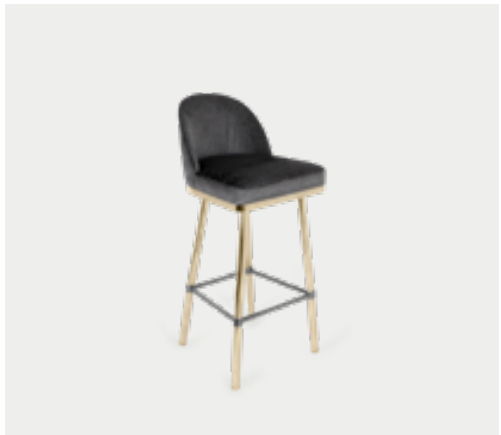

PENELOPE BAR CHAIR
PENELOPE.BAR

H 102 CM 40.1 IN | W 44 CM 17.3 IN | D 52 CM 20.4 IN
● **5 UNITS** | gold & black nickel with class D fabric