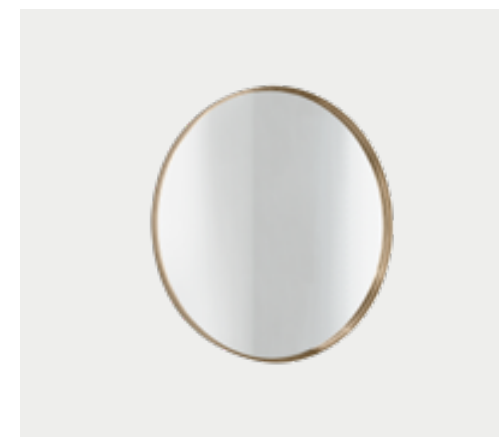

AMMIRA MIRROR
AMMIRA.MIR

D 6 CM 2.3 IN | DØ 120 CM 47.2 IN
● 1 UNIT | gold brushed