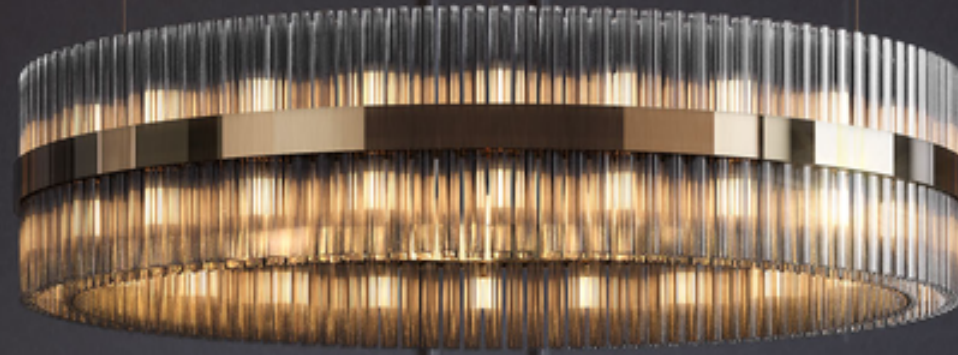

SUSPENSION