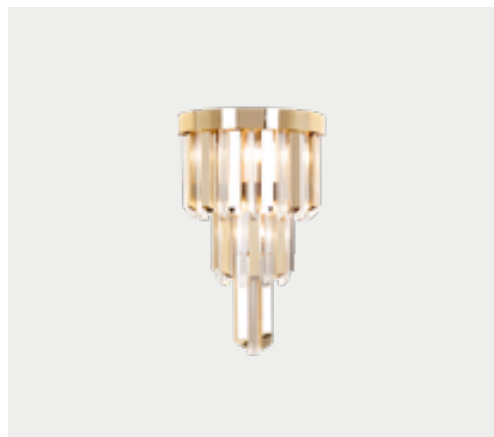

RIVIERA WALL LIGHT
9701.4

H 56 CM 22 IN | W 18 CM 7 IN | D 8 CM 3.1 IN
● 1 UNIT | gold plated

ELVEN WALL LIGHT
9720.2

H 60 CM 23.6 IN | DØ 9 CM 3.5 IN | D 11 CM 4 IN
● 5 UNITS | gold plated

BACCARA WALL LIGHT
9750.1

H 42 CM 16.5 IN | W 9.3 CM 3.6 IN

- 21 UNITS | gold plated
- 1 UNIT | gold matte

SKYLAR WALL LIGHT
9871.40

H 65 CM 25.5 IN | W 40 CM 15.7 IN | D 22 CM 8.6 IN

- 1 UNIT | gold plated

MADISON WALL LIGHT
8821.2