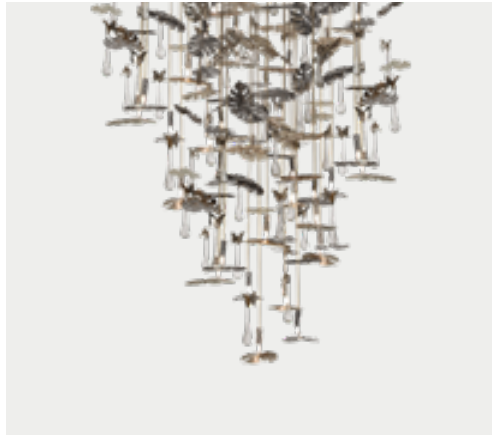

TEARDROP SUSPENSION
9940.80

H 15 CM 5.9 IN | DØ 80 CM 31.4 IN
● 4 UNITS | gold plated

HALMA SUSPENSION
9620.80

H 60 CM 23.6 IN | DØ 80 CM 31 IN
● 5 UNITS | gold plated

ARIELLE SUSPENSION
9960.80

H 5 CM 1.9 IN | DØ 80 CM 31.4 IN
● 7 UNITS | gold plated

RAINFOREST GLASS SUSPENSION
9820.150G

H 250 CM 98.4 IN | DØ 150 CM 59 IN
 ● 1 UNIT | gold plated
 ● 1 UNIT | gold & glass leaves (white wood base)

RAINFOREST SUSPENSION
9820.150

H 250 CM 98.4 IN | DØ 150 CM 59 IN
 ●● 1 UNIT | gold & black nickel (white wood base)