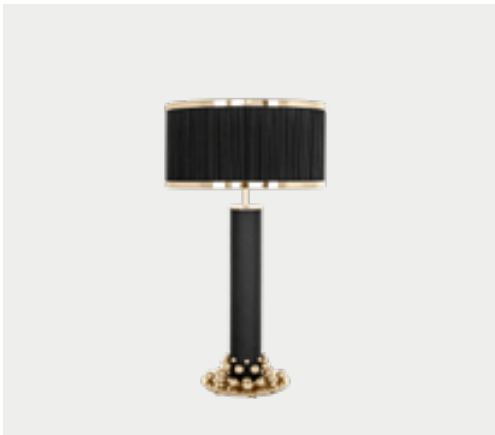

DISCOVER MORE
PRODUCTS

TABLE LAMP

HALMA TABLE LAMP
9622.6

H 70 CM 27.5 IN | DØ 23 CM 9 IN
● **2 UNITS** | gold plated

STREAMLINE TABLE LAMP
9273.1

H 54CM 21.2 IN | DØ 14 CM 5.5 IN
● **3 UNITS** | gold plated & glossy white
● **5 UNITS** | gold plated & glossy white w/ gold cable
*Lampshade - Fabric RAL 1019 MATTE (sold separately)

AVOLTO TABLE LAMP
9122.4

H 90 CM 35.4 IN | DØ 25 CM 9.8 IN
● ● **1 UNIT** | gold & marquina marble

CENTURION TABLE LAMP
3057.1

H 62 CM 24.4 IN | DØ 40 CM 15.7 IN
● **1 UNIT** | gold plated
* Lampshade - sold separately