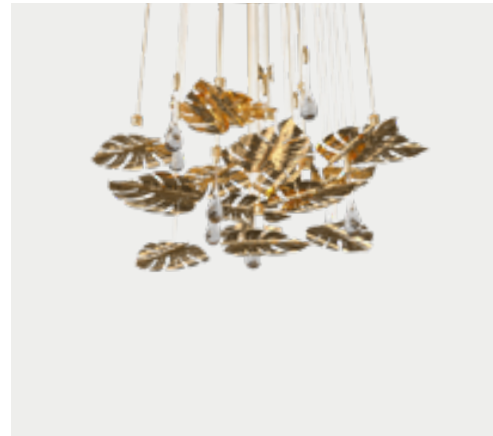

RAINFOREST SUSPENSION
9820.80

H 130 CM 51 IN | DØ 80 CM 31.4 IN
●● 1 UNIT | gold & black nickel plated