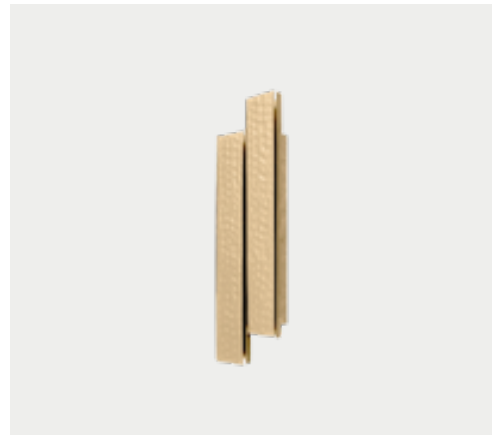

RIVIERA WALL LIGHT
9701.4

H 56 CM 22 IN | W 18 CM 7 IN | D 8 CM 3.1 IN
● 1 UNIT | gold plated