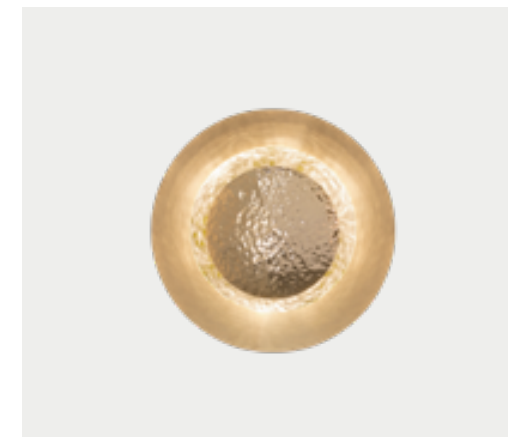

ECLIPSE WALL LIGHT
9700.40

H 10.5 CM 4.1 IN | DØ 40 CM 15.7 IN
●● 2 UNITS | black nickel brushed
● 1 UNIT | brushed gold
● 6 UNITS | gold plated