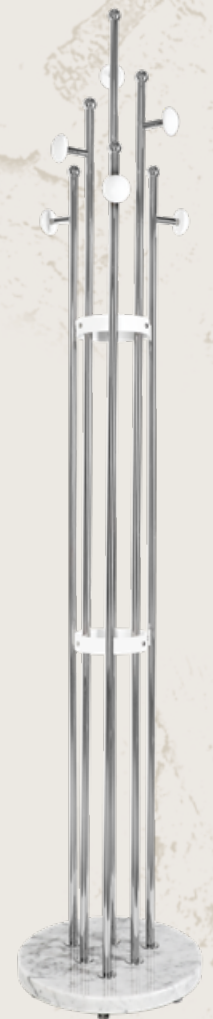

CANNA COAT RACK

CANNA | H 186 cm 73.2 in
dø 35 cm 13.8 in