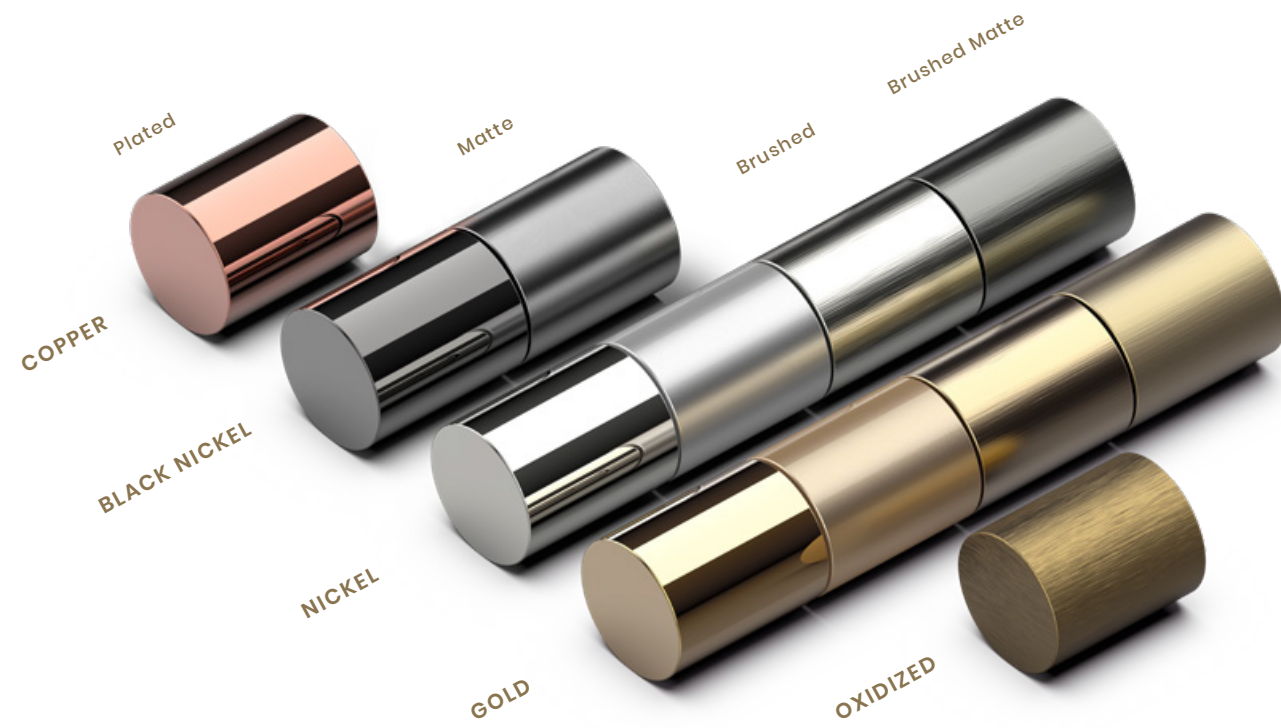

AMMIRA MIRROR | MIES CONSOLE | HALMA TABLE LAMP | RIVIERA WALL LIGHT

CARLO ARMCHAIR SWIVEL

PATTERN MIRROR | GRACE CONSOLE | GRACE STOOL | AVOLTO WALL LIGHT

FINISHES
& MATERIALS

BRASS FINISHES

THE IMAGES USED IN THIS CATALOGUE ARE PURELY FIGURATIVE AND THE FINISHES OF THE PIECES MAY BE DIFFERENT. THEREFORE, WE ENCOURAGE YOU TO CHECK IT WITH YOUR BUSINESS DEVELOPMENT MANAGER.