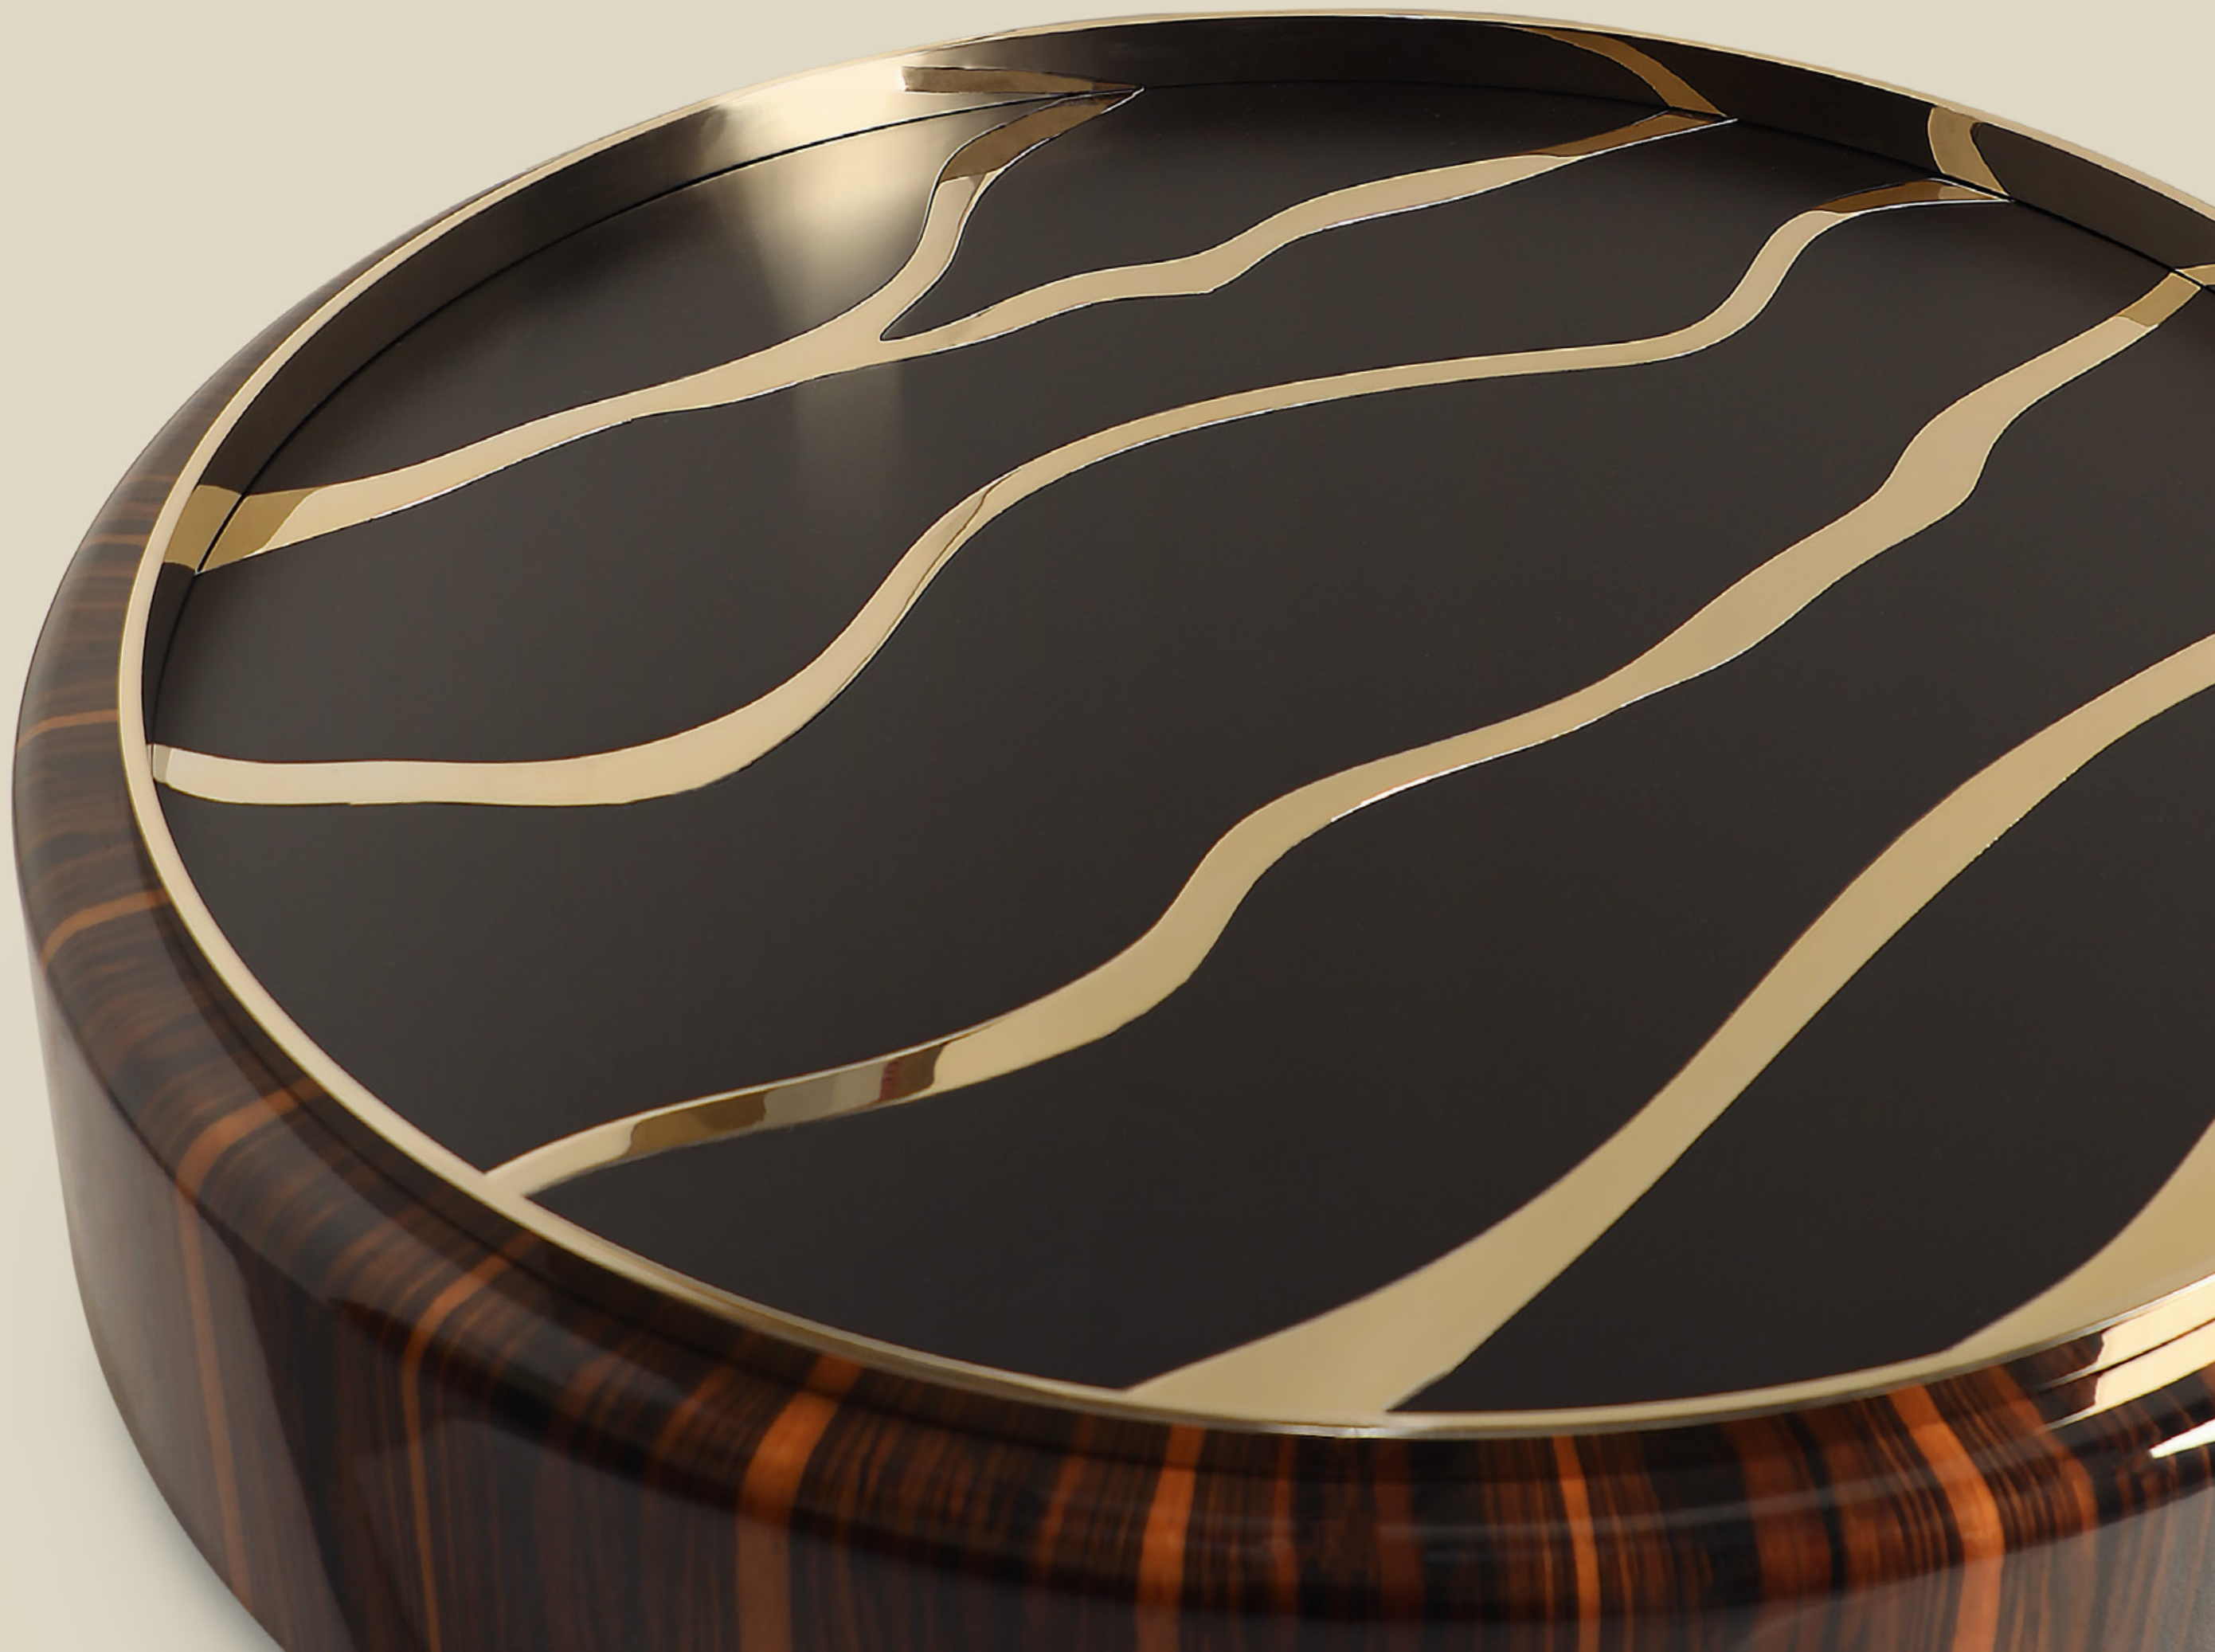

GRACE STOOL

GRACE.STO
H 44 cm 17.3 in | dØ 38 cm 14.9 in

GOLD BRUSHED

TABLES

CHARLOTTE COLLECTION

ALSO FEATURED: SUSAN CHAIR | LOTUS SUSPENSION

TABLES RING DINING TABLE | DINING TABLE | BAR TABLE

CHARLOTTE COLLECTION