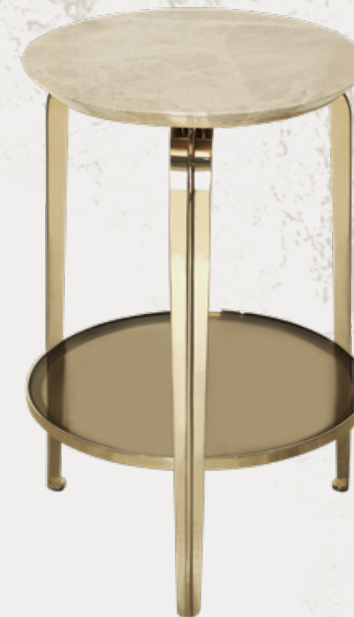

BUTLER SIDE TABLE

ALSO FEATURED: MARIE OVAL BENCH | RAINFOREST ROUND WALL LIGHT

TABLES SIDE TABLE

BUTLER SIDE TABLE

Finding inspiration in all the butlers who once served the most demanding monarchs across Europe, the Butler Side Table aims to honour these distinguished figures.

BUTLER SIDE TABLE

BUTLER.ST | H 60 cm 23.6 in
dø 50 cm 19.6 in

PERLA SIDE TABLE

This side table aims to bring a sense of adventure and freedom to any room.

PERLA SIDE TABLE

PERLA.ST | H 60 cm 23.6 in
dø 40 cm 15.7 in