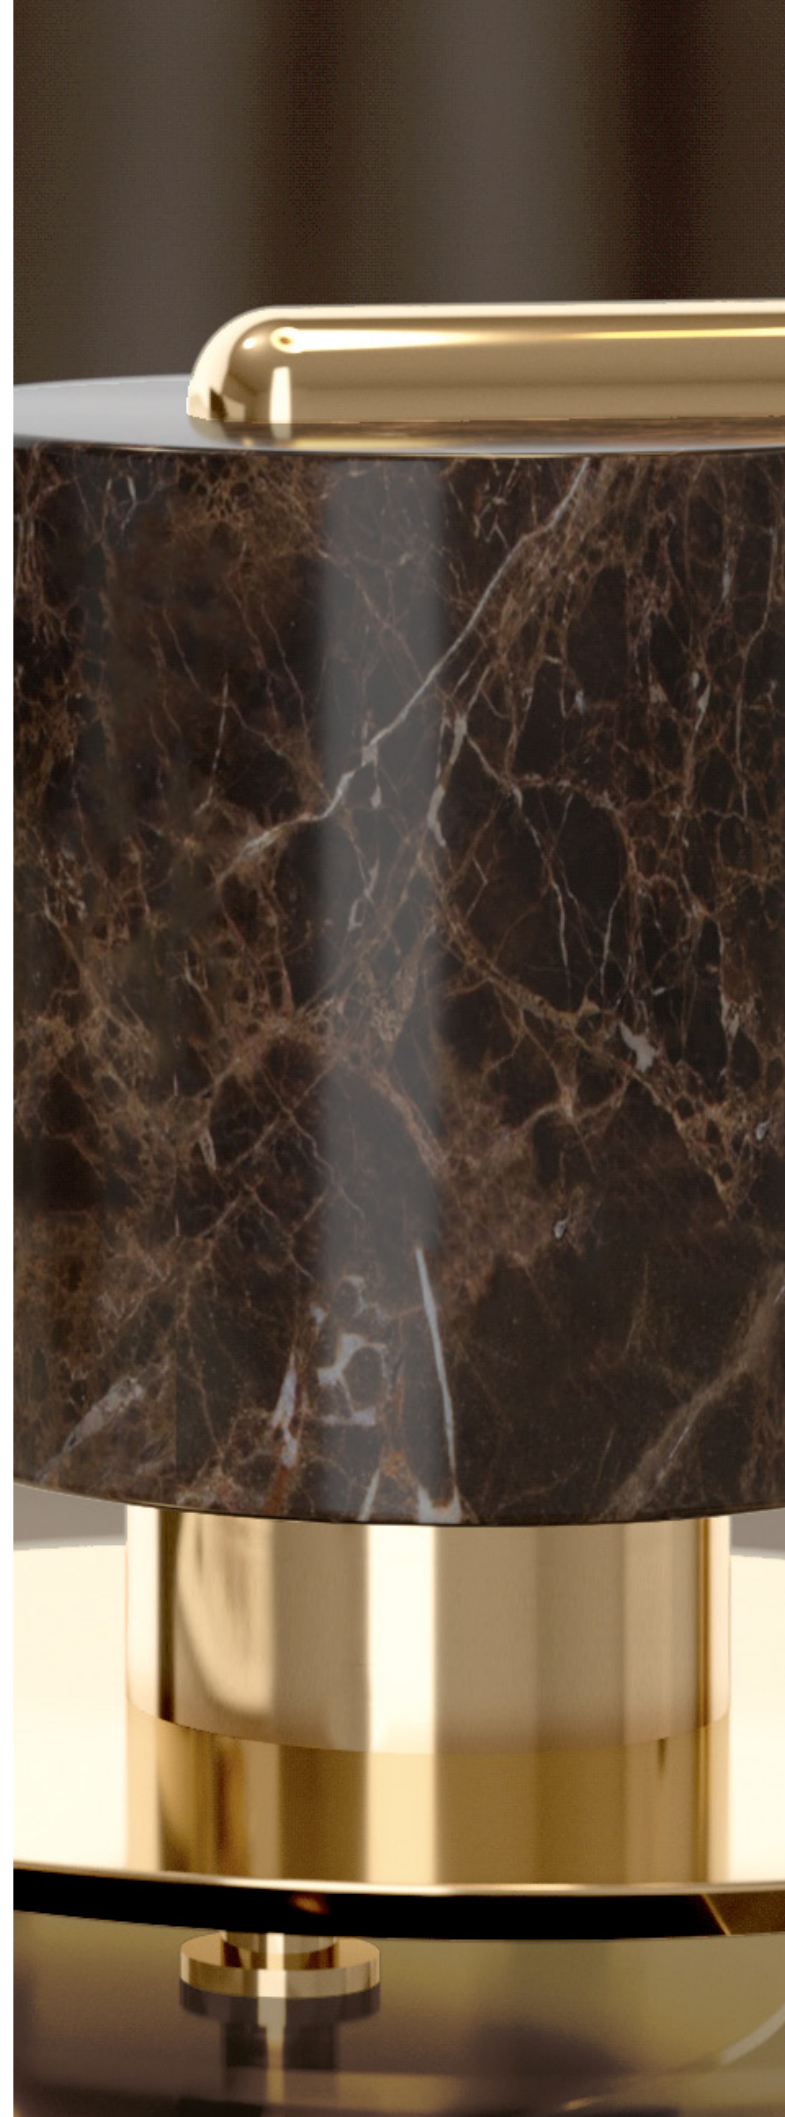

FINISHES
& MATERIALS