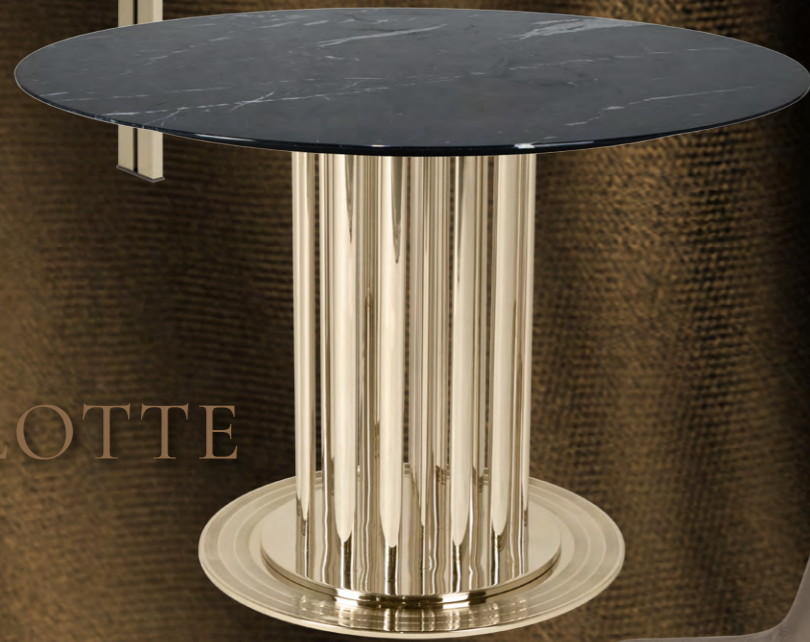

ZENITH

Suspension

The stunning natural beauty of Zenith Suspension is born from the intense shining star constellations presented in the celestial sphere.

NOLAN

Wall Light

Nolan wall sconce represents the beauty of bespoke, showing the ultimate class in brass.

FLUSSO
Console

BLOSSOM
Stool

MARIE
Console

COLOMBO
Sofa & Maple

SEDERE
Dining Chair

MARIE
Chair

CHARLOTTE
Dining Table

MIA
Dining Chair

PENELOPE
Chair & Bar Chair

CHIARA
Armchair

The
METIER
Collection

THE SAVOIR FAIRE
Elegant Lighting by Castro, Since 1978.

METIER

Suspension

A lighting fixture extremely energetic, enthusiastic, and refined. With overlapping cylinders, it visually creates an intriguing design silhouette. Assembled with several brass tubes, the chandelier has an audacious angularity that's tempered by distinguished gold plated and hammered finishes coupled with the machined glass detailed at the tip.