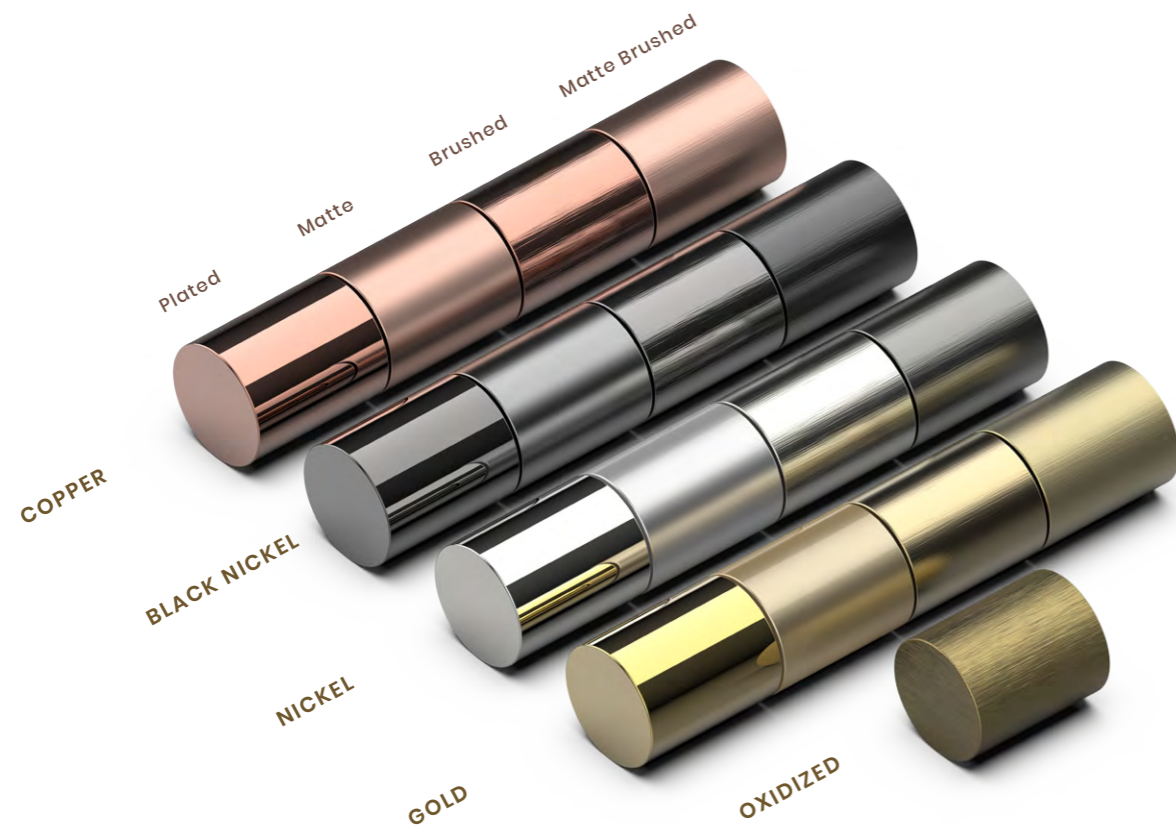

Under Request

CUSTOMIZATION OPTIONS

BRASS FINISHES

The Metier Collection is unparalleled in the elegance and refinement it displays. The layered brass tubes can be combined with different finishes to produce your exclusive vision and aesthetic.