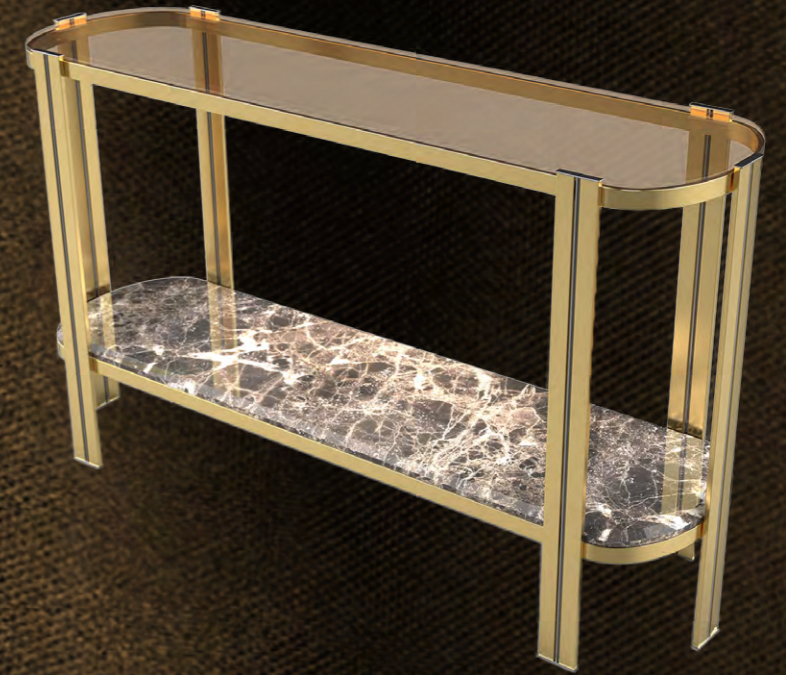

ZENITH

Suspension

The stunning natural beauty of Zenith Suspension is born from the intense shining star constellations presented in the celestial sphere.

NOLAN

Wall Light

Nolan wall sconce represents the beauty of bespoke, showing the ultimate class in brass.

FLUSSO
Console

BLOSSOM
Stool

MARIE
Console

COLOMBO
Sofa & Maple

SEDERE
Dining Chair

MARIE
Chair

CHARLOTTE
Dining Table

MIA
Dining Chair

PENELOPE
Chair & Bar Chair

CHIARA
Armchair

The
METIER
Collection

THE SAVOIR FAIRE
Elegant Lighting by Castro, Since 1978.

METIER

Suspension

A lighting fixture extremely energetic, enthusiastic, and refined. With overlapping cylinders, it visually creates an intriguing design silhouette. Assembled with several brass tubes, the chandelier has an audacious angularity that's tempered by distinguished gold plated and hammered finishes coupled with the machined glass detailed at the tip.